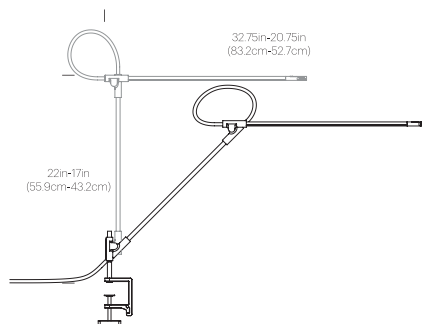

SUPERLIGHT CLAMP