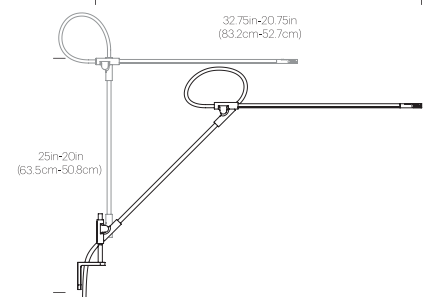

SUPERLIGHT WALL