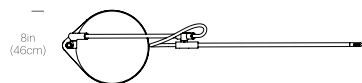

SUPERLIGHT TABLE