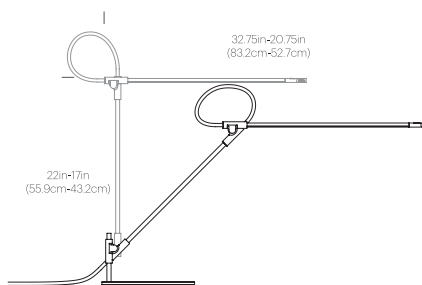

SUPERLIGHT TABLE