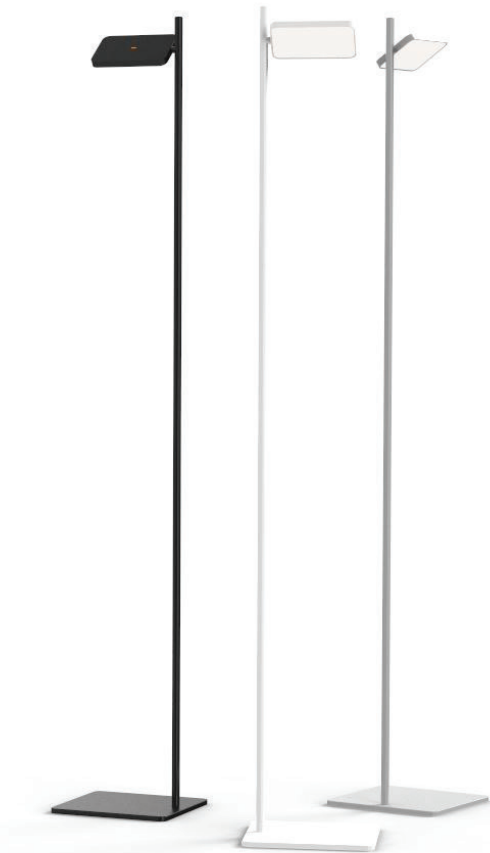

TALIA TABLE

DESCRIPTION

A minimal and personal sized LED task light companion that offers 360° plus light adjustment along with convenient wireless charging + USB port to pair perfectly with mobile devices.

SPECIFICATIONS

Voltage: 120 - 240V 50-60Hz
 Power consumption: 6.8W MAX
 Color temperature: 3000K
 Luminosity: 350 Lumens
 Luminaire efficacy: 51 Lumens/Watt
 Color Rendition Index: 90 CRI
 Cable length: 6' (183cm)
 Power supply: 24W
 2 year warranty

A minimal and personal sized LED floor light companion that offers 360° plus light adjustment . A perfect accessory to suit any lifestyle.

FIXTURE TYPE

Floor

LIGHT SOURCE

Flat Panel LED

LIGHT CONTROL

Full range dim control (100% - 10%) optical switch

FEATURES

360° post rotation

ADA compliant

Flat Panel LED

6-hour power saving auto-off timer

PRODUCT CODES

Talia Floor (White)	TALI FLR WHT EU
Talia Floor (Black)	TALI FLR BLK EU
Talia Floor (Grey)	TALI FLR GRY EU
Talia Floor (White/Silver Post)	TALI FLR WHT/SLV EU
Talia Floor (Black/Brass Post)	TALI FLR BLK/BRA EU
Talia Floor (Grey/Silver Post)	TALI FLR GRY/SLV EU