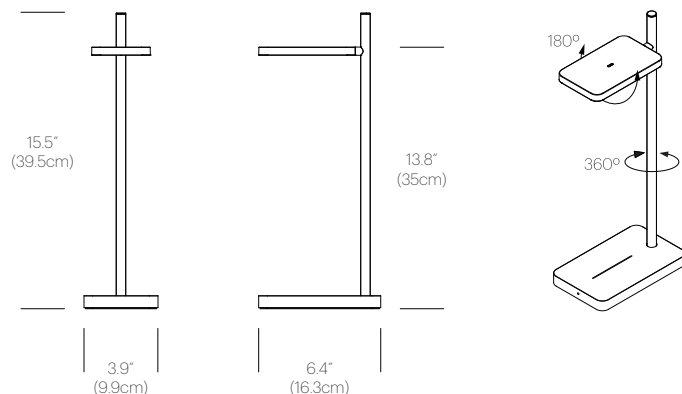

CERTIFICATIONS

PACKAGING WEIGHT AND DIMENSIONS

TALIA TABLE:	3.2LBS	18" X 8.1" X 2.2"
	1.5KG	45.9cm X 20.5cm X 5.6cm

FINISHES

DIMENSIONS

TALIA

TALIA FLOOR

DESCRIPTION

SPECIFICATIONS

Voltage: 120 - 240V 50-60Hz

Power consumption: 6.8W MAX

Color temperature: 3000K

Luminosity: 350 Lumens

Luminaire efficacy: 51 Lumens/Watt

Color Rendition Index: 90 CRI

Cable length: 6' (183cm)

BLACK
MATTE/GLOSS
+BRASS

CERTIFICATIONS

DIMENSIONS

TALIA FLOOR

PACKAGING WEIGHT AND DIMENSIONS

TALIA FLOOR:	7.5LBS	33.2" X 11.9" X 2.1"
	3.5KG	84.2cm X 30.2cm X 5.3cm