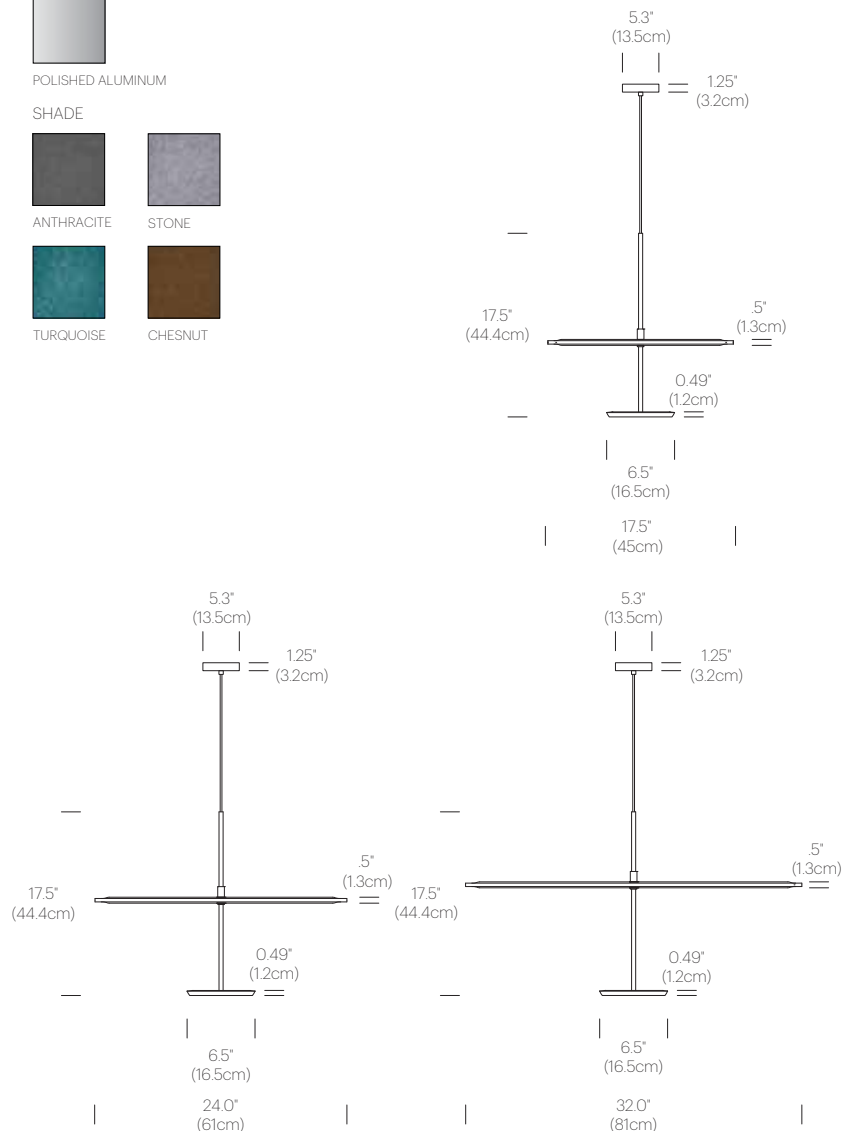

Energy-efficient, flat panel technology

Glare-free illumination

Acoustic dampening shade (NRC .75)

Shade options : 17.5"(45cm), 23.5"(60cm), 32"(81cm)discs

SPECIFICATIONS

Voltage : 100-277V 50/60Hz

Power Consumption : 18W MAX

Color Temperature : 2700K-2200K DTW

Luminosity : 1250 Lu total (850 down/400 up)

Luminaire Efficacy : 70 Lumens/Watt

Color Rendition Index : 90 CRI

50K hour lifespan

Cable length : 10' (305cm)(Field cuttable)

CHESTNUT

DIMENSIONS

SKY SOUND 18, 24, 32

CERTIFICATIONS

PACKAGING WEIGHT AND DIMENSIONS

Sky Solo lamp	3.1LBS 19" X 10.2" X 2.4"
	1.4KGS 48cm X 26cm X 6cm
Sky Sound 18 shade	2.5LBS 21.3" X 20.4" X 2.9"
	1.9KGS 54cm X 51.8cm X 7.3cm
Sky Sound 24 shade	4.1LBS 27.13" X 26.4" X 3.25"
	2.4KGS 69cm X 67cm X 8.2cm
Sky Sound 32 shade	7.2LBS 35" X 34.8" X 3.9"
	3.3KGS 89cm X 88.3cm X 9.8cm