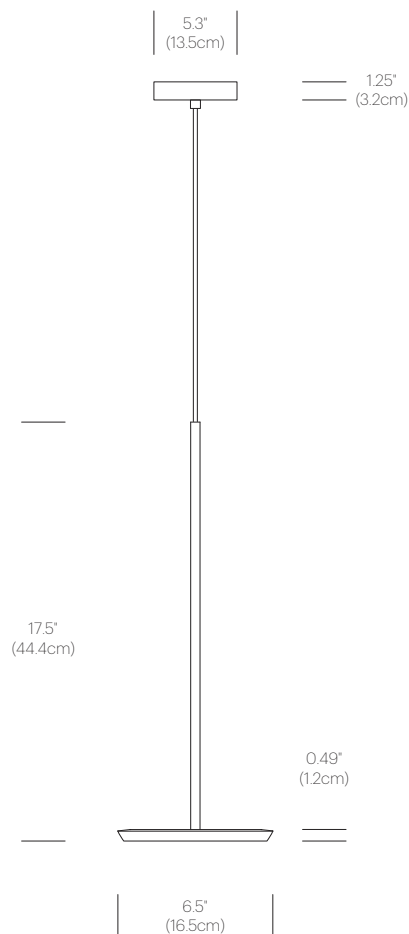

DIMENSIONS

SKY SOLO