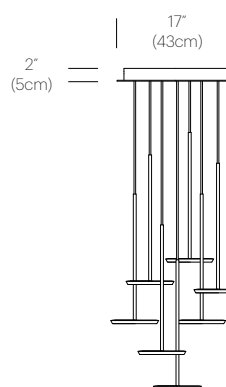

50K hour lifespan

Cable length : 10' (305cm)(Field cuttable)

2 year warranty

CERTIFICATIONS

PACKAGING WEIGHT AND DIMENSIONS

Sky Solo lamp 3.1LBS 19" X 10.2" X 2.4"

1.4KGS 48cm X 26cm X 6cm

NOTES

50K hour lifespan

Cable length : 10' (305cm)(Field cuttable)

2 year warranty

CERTIFICATIONS

PACKAGING WEIGHT AND DIMENSIONS

Sky Solo lamp	3.1LBS	19" X 102" X 24"
	1.4KGS	48cm X 26cm X 6cm
Chandelier canopy 17":	15LBS	22" X 22" X 6"
	6.8KGS	56cm X 56cm X 15cm
Chandelier canopy 26":	30LBS	32" X 32" X 6"
	13.6KGS	81cm X 81cm X 15cm

DIMENSIONS

SKY CHANDELIER 3

SKY CHANDELIER 5

SKY CHANDELIER 7

SKY CHANDELIER 13

CIELO CHANDELIER CANOPY 3, 5, 7

CIELO CHANDELIER CANOPY 13