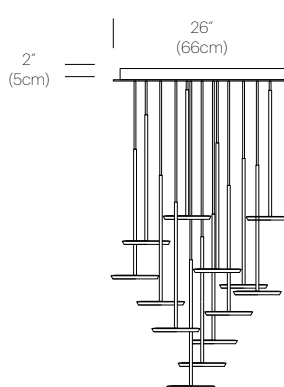

50K hour lifespan

Cable length : 10' (305cm)(Field cuttable)

2 year warranty

CERTIFICATIONS

PACKAGING WEIGHT AND DIMENSIONS

Sky Solo lamp	3.1LBS	19" X 102" X 24"
	1.4KGS	48cm X 26cm X 6cm
Chandelier canopy 17":	15LBS	22" X 22" X 6"
	6.8KGS	56cm X 56cm X 15cm
Chandelier canopy 26":	30LBS	32" X 32" X 6"
	13.6KGS	81cm X 81cm X 15cm

DIMENSIONS

SKY CHANDELIER 3

SKY CHANDELIER 5

SKY CHANDELIER 7

SKY CHANDELIER 13

CIELO CHANDELIER CANOPY 3, 5, 7

CIELO CHANDELIER CANOPY 13