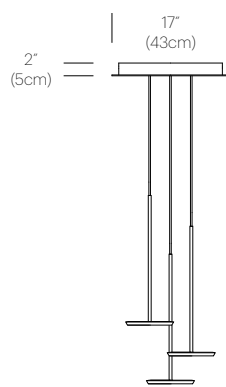

50K hour lifespan

Cable length : 10' (305cm)(Field cuttable)

2 year warranty

CERTIFICATIONS

PACKAGING WEIGHT AND DIMENSIONS

Sky Solo lamp 3.1LBS 19" X 10.2" X 2.4"

1.4KGS 48cm X 26cm X 6cm

NOTES

50K hour lifespan

Cable length : 10' (305cm)(Field cuttable)

2 year warranty

CERTIFICATIONS

PACKAGING WEIGHT AND DIMENSIONS

Sky Solo lamp	3.1LBS	19" X 102" X 24"
	1.4KGS	48cm X 26cm X 6cm
Chandelier canopy 17":	15LBS	22" X 22" X 6"
	6.8KGS	56cm X 56cm X 15cm
Chandelier canopy 26":	30LBS	32" X 32" X 6"
	13.6KGS	81cm X 81cm X 15cm

DIMENSIONS

SKY CHANDELIER 3

SKY CHANDELIER 5

SKY CHANDELIER 7

SKY CHANDELIER 13

CIELO CHANDELIER CANOPY 3, 5, 7

CIELO CHANDELIER CANOPY 13