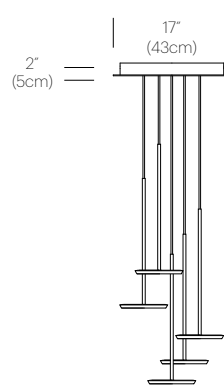

50K hour lifespan

Cable length : 10' (305cm)(Field cuttable)

2 year warranty

CERTIFICATIONS

PACKAGING WEIGHT AND DIMENSIONS

Sky Solo lamp 3.1LBS 19" X 10.2" X 2.4"

1.4KGS 48cm X 26cm X 6cm

NOTES

50K hour lifespan

Cable length : 10' (305cm)(Field cuttable)

2 year warranty

CERTIFICATIONS

PACKAGING WEIGHT AND DIMENSIONS

Sky Solo lamp	3.1LBS	19" X 102" X 24"
	1.4KGS	48cm X 26cm X 6cm
Chandelier canopy 17":	15LBS	22" X 22" X 6"
	6.8KGS	56cm X 56cm X 15cm
Chandelier canopy 26":	30LBS	32" X 32" X 6"
	13.6KGS	81cm X 81cm X 15cm

DIMENSIONS

SKY CHANDELIER 3

SKY CHANDELIER 5

SKY CHANDELIER 7

SKY CHANDELIER 13

CIELO CHANDELIER CANOPY 3, 5, 7

CIELO CHANDELIER CANOPY 13