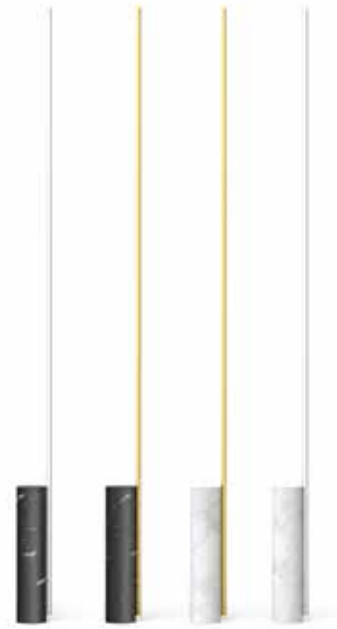

FIXTURE TYPE

Floor

LIGHT SOURCE

High output LED array

PRODUCT CODES

T.O Floor (Black Marble/Brass)	TO FLR BLK/BRA EU
T.O Floor (Black Marble/Chrome)	TO FLR BLK/CRM EU
T.O Floor (White Marble/Brass)	TO FLR WHT/BRA EU
T.O Floor (White Marble/Chrome)	TO FLR WHT/CRM EU

LIGHT CONTROL

Mechanical push button
Full range dimming (100-10%)
2-stage dimming (100/40%)

FEATURES

360° arm rotation
Advanced LED array eliminates multiple shadows

SPECIFICATIONS

Voltage : 240V 50/60Hz
Power Consumption : 10W
Color Temperature : 3000K
Luminosity : 700 Lumens
Luminaire efficacy : 70 Lumens/Watt
Color Rendition Index: 90 CRI
Cable length: 6' (1.8m)
2 year warranty

CERTIFICATIONS

PACKAGING WEIGHT AND DIMENSIONS

T.O Floor:	8LBS	6" X 6" X 15.75"
(Base)	3.6KG	15cm X 15cm X 40cm
T.O Floor:	2LBS	3" X 64"
(Lamp Arm)	.9KG	7.62cm X 162.5cm

NOTES

Custom requests can be considered on volume orders.

Pablo