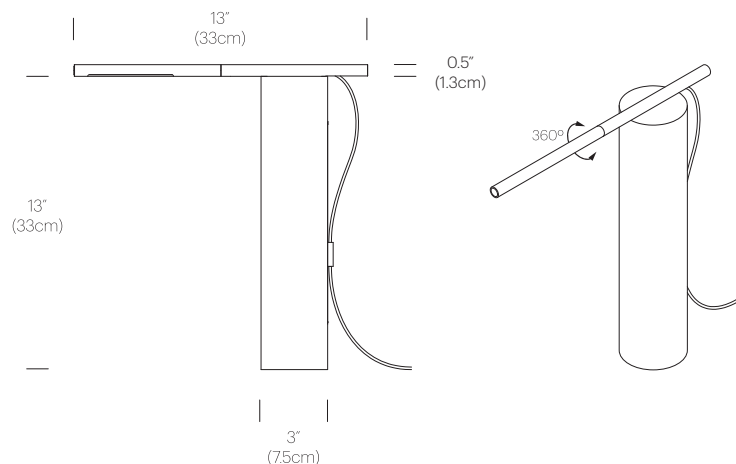

CERTIFICATIONS

PACKAGING WEIGHT AND DIMENSIONS

T.O Table:	8LBS	6" X 6" X 15.75"
	3.6KG	15cm X 15cm X 40cm

NOTES

Custom requests can be considered on volume orders.

Pablo

FINISHES

BASE

MARQUINA
BLACK

CARRARA
WHITE

ARM

BRASS

CHROME

DIMENSIONS

T.O TABLE

T.O FLOOR

DIMENSIONS

T.O FLOOR