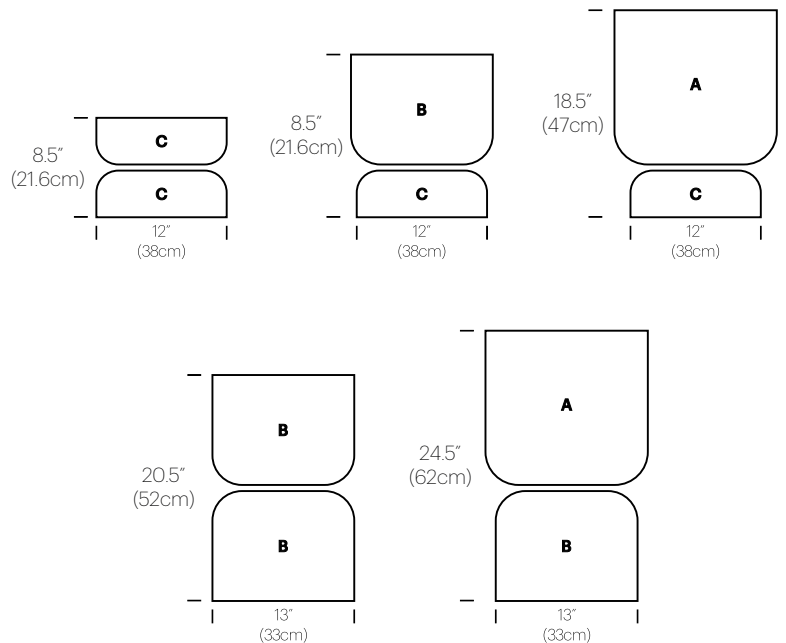

## SPECIFICATIONS

Voltage : 120-240V 50/60Hz  
 Power Consumption : 20W  
 Color Temperature : 2700-2200K DTW(Dim to Warm)  
 Luminosity : 1800 Lumens  
 Luminaire efficacy : 90 Lumens/Watt  
 Color Rendition Index: 90 CRI  
 Cable length: 6' (1.8m)

## DIMENSIONS

TOTEM TABLE DOUBLE

## PACKAGING WEIGHT AND DIMENSIONS

Totem A:	8LBS	20" X 20" X 20"
(Shade)	3.6KG	50cm X 50cm X 50cm
Totem B:	6.5LBS	17" X 17" X 15"
(Shade)	3KG	39cm X 43cm X 43cm
Totem C:	4LBS	16.5" X 16.5" X 10"
(Shade)	1.8KG	42cm X 42cm X 25cm

## DIMENSIONS

TOTEM TABLE SINGLE