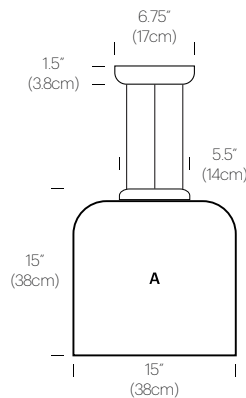

DIMENSIONS

TOTEM DOWN LIGHT