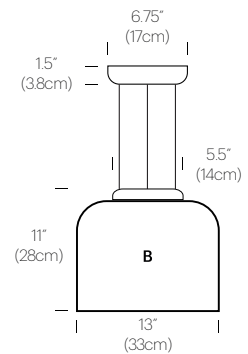

DIMENSIONS

TOTEM DOWN LIGHT