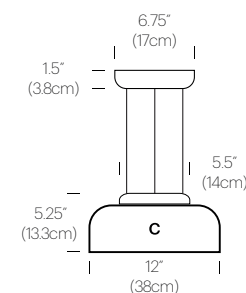

DIMENSIONS

TOTEM DOWN LIGHT