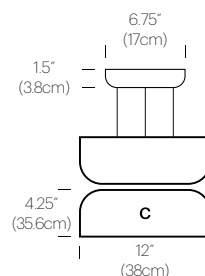

DIMENSIONS

TOTEM UP/DOWN LIGHT