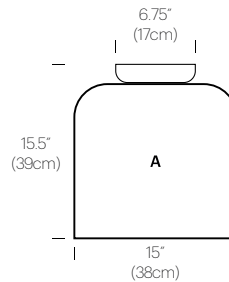

DIMENSIONS

TOTEM FLUSH