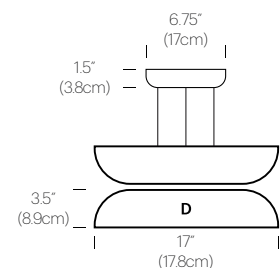

DIMENSIONS

TOTEM UP/DOWN LIGHT