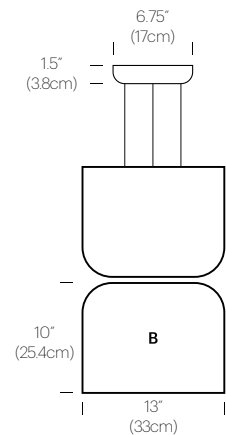

DIMENSIONS

TOTEM UP/DOWN LIGHT