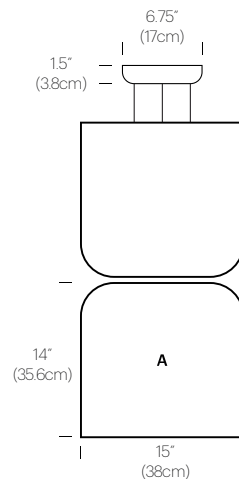

DIMENSIONS

TOTEM UP/DOWN LIGHT