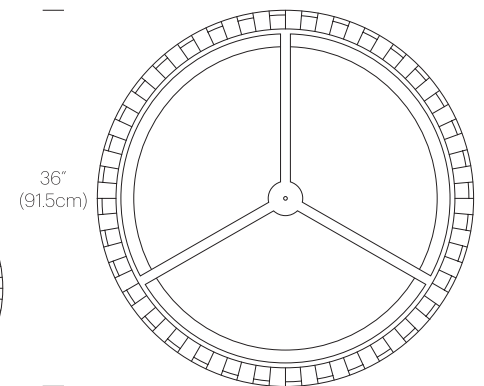

Luminosity: 2500 Lumens (24"), 5600 Lumens (36")

Luminaire efficacy: 71 Lumens/Watt

Color Rendition Index: 85 CRI

50K hour lifespan

Cable length: 10' (305cm) (Field Cuttable)

CERTIFICATIONS

PRODUCT CODES

Solis Drum 24 (White):	SOLI DR 24 WHT
Solis Drum 24 (Black):	SOLI DR 24 BLK
Solis Drum 24 (Silver):	SOLI DR 24 SLV
Solis Drum 36 (White):	SOLI DR 48 WHT
Solis Drum 36 (Black):	SOLI DR 48 BLK
Solis Drum 36 (Silver):	SOLI DR 48 SLV

Luminosity: 2500 Lumens (24"), 5600 Lumens (36")

Luminaire efficacy: 71 Lumens/Watt

Color Rendition Index: 85 CRI

50K hour lifespan

CERTIFICATIONS

FINISHES

WHITE

BLACK

SILVER

DIMENSIONS

SOLIS DRUM 24

SOLIS DRUM 36

PRODUCT CODES

Solis Drum 24 (White):	SOLI DR FSH 24 WHT
Solis Drum 24 (Black):	SOLI DR FSH 24 BLK
Solis Drum 24 (Silver):	SOLI DR FSH 24 SLV
Solis Drum 36 (White):	SOLI DR FSH 48 WHT
Solis Drum 36 (Black):	SOLI DR FSH 48 BLK
Solis Drum 36 (Silver):	SOLI DR FSH 48 SLV

PACKAGING WEIGHT AND DIMENSIONS

Solis Drum 24:	11LBS	26" X 26" X 6"
	5KGS	61cm X 61cm X 15cm
Solis Drum 36:	16.4LBS	38" X 38" X 8"
	7.5KGS	96.5cm X 96.5cm X 20.3cm

NOTES

Custom requests can be considered on volume orders