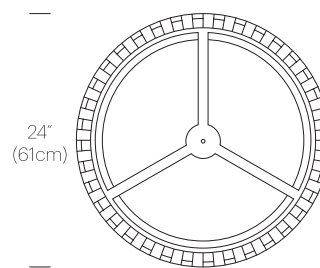

Luminosity: 2500 Lumens (24"), 5600 Lumens (36")

Luminaire efficacy: 71 Lumens/Watt

Color Rendition Index: 85 CRI

50K hour lifespan

Cable length: 10' (305cm) (Field Cuttable)

CERTIFICATIONS

PRODUCT CODES

Solis Drum 24 (White):	SOLI DR 24 WHT
Solis Drum 24 (Black):	SOLI DR 24 BLK
Solis Drum 24 (Silver):	SOLI DR 24 SLV
Solis Drum 36 (White):	SOLI DR 48 WHT
Solis Drum 36 (Black):	SOLI DR 48 BLK
Solis Drum 36 (Silver):	SOLI DR 48 SLV

PACKAGING WEIGHT AND DIMENSIONS

Solis Drum 24:	11LBS	26" X 26" X 6"
	5KGS	61cm X 61cm X 15cm
Solis Drum 36:	16.4LBS	38" X 38" X 8"
	7.5KGS	96.5cm X 96.5cm X 20.3cm

NOTES

Custom requests can be considered on volume orders

SILVER

DIMENSIONS

SOLIS DRUM 24

SOLIS DRUM 36

PRODUCT CODES

Solis Drum 24 (White):	SOLI DR FSH 24 WHT
Solis Drum 24 (Black):	SOLI DR FSH 24 BLK
Solis Drum 24 (Silver):	SOLI DR FSH 24 SLV
Solis Drum 36 (White):	SOLI DR FSH 48 WHT
Solis Drum 36 (Black):	SOLI DR FSH 48 BLK
Solis Drum 36 (Silver):	SOLI DR FSH 48 SLV