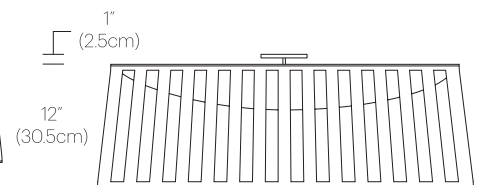

PACKAGING WEIGHT AND DIMENSIONS

Solis Drum 24:	11LBS	26" X 26" X 6"
	5KGS	61cm X 61cm X 15cm
Solis Drum 36:	16.4LBS	38" X 38" X 8"
	7.5KGS	96.5cm X 96.5cm X 20.3cm

NOTES

Custom requests can be considered on volume orders