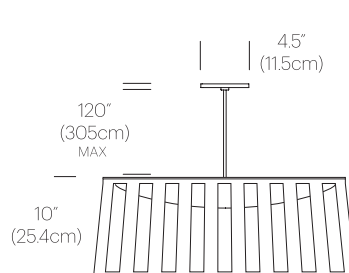

SOLIS DRUM 24/36

DESCRIPTION

The new Solis Drum Pendant is the latest addition to the elegant Solis suspension family. Featuring a uniquely engaging blend of light and shadow, Solis Drum is made of laser cut polyester fabric combined with an aluminum top and bottom ring construction that allows the shade to hang under tension. Solis Drum also employs a stunning LED dome diffuser that spans across the full diameter of the top ring, radiating light down and sideways to cast shimmering warm patterns onto the space that surrounds it. The effect is a sense of weightlessness that invites a new kind of relationship with the light source. Perfect over a dining table, an entryway or in large groupings.

FIXTURE TYPE

Pendant

LIGHT SOURCE

High-output LED array

LIGHT CONTROL

Hard-wired, dimmable

Compatible with TRIAC/ELV dimmers

(0-10V dimming available upon request)

FEATURES

Ships flat-packed

Full-range dim with ELV dimmers

Fire retardant polyester fabric

SPECIFICATIONS

Voltage: 120-277V 50-60Hz

Power Consumption: 35W (24"), 80W (36")

Color Temperature: 2700K

Luminosity: 2500 Lumens (24"), 5600 Lumens (36")

Luminaire efficacy: 71 Lumens/Watt

Color Rendition Index: 85 CRI

50K hour lifespan

Cable length: 10' (305cm) (Field Cuttable)

CERTIFICATIONS

PRODUCT CODES

Solis Drum 24 (White):	SOLI DR 24 WHT
Solis Drum 24 (Black):	SOLI DR 24 BLK
Solis Drum 24 (Silver):	SOLI DR 24 SLV
Solis Drum 36 (White):	SOLI DR 48 WHT
Solis Drum 36 (Black):	SOLI DR 48 BLK
Solis Drum 36 (Silver):	SOLI DR 48 SLV

PACKAGING WEIGHT AND DIMENSIONS

Solis Drum 24:	11LBS	26" X 26" X 6"
	5KGS	61cm X 61cm X 15cm
Solis Drum 36:	16.4LBS	38" X 38" X 8"
	7.5KGS	96.5cm X 96.5cm X 20.3cm

NOTES

Custom requests can be considered on volume orders

3000K, 3500k and other color temperatures available upon request

FINISHES