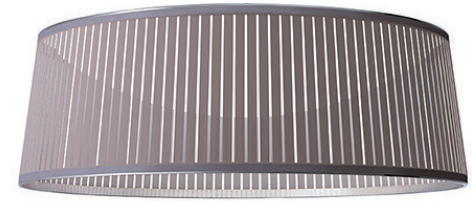

SOLIS DRUM 24/36

DESCRIPTION

The new Solis Drum Pendant is the latest addition to the elegant Solis suspension family. Featuring a uniquely engaging blend of light and shadow, Solis Drum is made of laser cut polyester fabric combined with an aluminum top and bottom ring construction that allows the shade to hang under tension. Solis Drum also employs a stunning LED dome diffuser that spans across the full diameter of the top ring, radiating light down and sideways to cast shimmering warm patterns onto the space that surrounds it. The effect is a sense of weightlessness that invites a new kind of relationship with the light source. Perfect over a dining table, an entryway or in large groupings.

Luminosity: 2500 Lumens (24"), 5600 Lumens (36")

Luminaire efficacy: 71 Lumens/Watt

Color Rendition Index: 85 CRI

50K hour lifespan

Cable length: 10' (305cm) (Field Cuttable)

CERTIFICATIONS

PRODUCT CODES

Solis Drum 24 (White):	SOLI DR 24 WHT
Solis Drum 24 (Black):	SOLI DR 24 BLK
Solis Drum 24 (Silver):	SOLI DR 24 SLV
Solis Drum 36 (White):	SOLI DR 48 WHT
Solis Drum 36 (Black):	SOLI DR 48 BLK
Solis Drum 36 (Silver):	SOLI DR 48 SLV

SOLIS DRUM FLUSH 24/36

DESCRIPTION

The new Solis Drum Pendant is the latest addition to the elegant Solis suspension family. Featuring a uniquely engaging blend of light and shadow, Solis Drum is made of laser cut polyester fabric combined with an aluminum top and bottom ring construction that allows the shade to hang under tension. Solis Drum also employs a stunning LED dome diffuser that spans across the full diameter of the top ring, radiating light down and sideways to cast shimmering warm patterns onto the space that surrounds it. The effect is a sense of weightlessness that invites a new kind of relationship with the light source. Perfect over a dining table, an entryway or in large groupings.