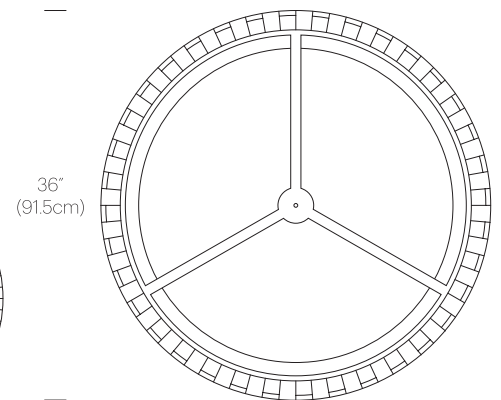

Luminosity: 2500 Lumens (24"), 5600 Lumens (36")

Luminaire efficacy: 71 Lumens/Watt

Color Rendition Index: 85 CRI

50K hour lifespan

Cable length: 10' (305cm) (Field Cuttable)

CERTIFICATIONS

PRODUCT CODES

Solis Drum 24 (White):	SOLI DR 24 WHT
Solis Drum 24 (Black):	SOLI DR 24 BLK
Solis Drum 24 (Silver):	SOLI DR 24 SLV
Solis Drum 36 (White):	SOLI DR 48 WHT
Solis Drum 36 (Black):	SOLI DR 48 BLK
Solis Drum 36 (Silver):	SOLI DR 48 SLV

PACKAGING WEIGHT AND DIMENSIONS

Solis Drum 24:	11LBS	26" X 26" X 6"
	5KGS	61cm X 61cm X 15cm
Solis Drum 36:	16.4LBS	38" X 38" X 8"
	7.5KGS	96.5cm X 96.5cm X 20.3cm

NOTES

Custom requests can be considered on volume orders

3000K, 3500k and other color temperatures available upon request

FINISHES

WHITE

BLACK

SILVER

DIMENSIONS

SOLIS DRUM 24

SOLIS DRUM 36