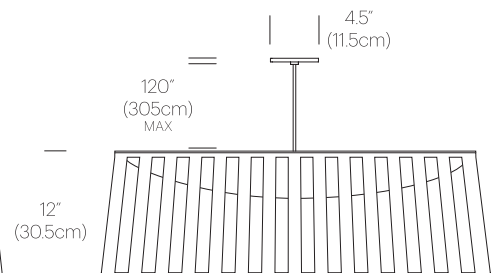

SOLIS DRUM 24/36

DESCRIPTION

The new Solis Drum Pendant is the latest addition to the elegant Solis suspension family. Featuring a uniquely engaging blend of light and shadow, Solis Drum is made of laser cut polyester fabric combined with an aluminum top and bottom ring construction that allows the shade to hang under tension. Solis Drum also employs a stunning LED dome diffuser that spans across the full diameter of the top ring, radiating light down and sideways to cast shimmering warm patterns onto the space that surrounds it. The effect is a sense of weightlessness that invites a new kind of relationship with the light source. Perfect over a dining table, an entryway or in large groupings.

FIXTURE TYPE

Pendant

LIGHT SOURCE

High-output LED array

LIGHT CONTROL

Hard-wired, dimmable

Compatible with TRIAC/ELV dimmers

(0-10V dimming available upon request)

FEATURES

Ships flat-packed

Full-range dim with ELV dimmers

Fire retardant polyester fabric

SPECIFICATIONS

Voltage: 120-277V 50-60Hz

Power Consumption: 35W (24"), 80W (36")

Color Temperature: 2700K

Luminosity: 2500 Lumens (24"), 5600 Lumens (36")

Luminaire efficacy: 71 Lumens/Watt

Color Rendition Index: 85 CRI

50K hour lifespan

Cable length: 10' (305cm) (Field Cuttable)

CERTIFICATIONS

PRODUCT CODES

Solis Drum 24 (White):	SOLI DR 24 WHT
Solis Drum 24 (Black):	SOLI DR 24 BLK
Solis Drum 24 (Silver):	SOLI DR 24 SLV
Solis Drum 36 (White):	SOLI DR 48 WHT
Solis Drum 36 (Black):	SOLI DR 48 BLK
Solis Drum 36 (Silver):	SOLI DR 48 SLV

PACKAGING WEIGHT AND DIMENSIONS

Solis Drum 24:	11LBS	26" X 26" X 6"
	5KGS	61cm X 61cm X 15cm
Solis Drum 36:	16.4LBS	38" X 38" X 8"
	7.5KGS	96.5cm X 96.5cm X 20.3cm

NOTES

Custom requests can be considered on volume orders

3000K, 3500k and other color temperatures available upon request

FINISHES