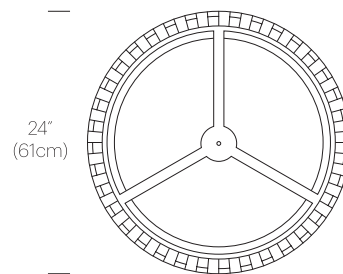

Luminosity: 2500 Lumens (24"), 5600 Lumens (36")

Luminaire efficacy: 71 Lumens/Watt

Color Rendition Index: 85 CRI

50K hour lifespan

Cable length: 10' (305cm) (Field Cuttable)

CERTIFICATIONS

PRODUCT CODES

Solis Drum 24 (White):	SOLI DR 24 WHT
Solis Drum 24 (Black):	SOLI DR 24 BLK
Solis Drum 24 (Silver):	SOLI DR 24 SLV
Solis Drum 36 (White):	SOLI DR 48 WHT
Solis Drum 36 (Black):	SOLI DR 48 BLK
Solis Drum 36 (Silver):	SOLI DR 48 SLV

PACKAGING WEIGHT AND DIMENSIONS

Solis Drum 24:	11LBS	26" X 26" X 6"
	5KGS	61cm X 61cm X 15cm
Solis Drum 36:	16.4LBS	38" X 38" X 8"
	7.5KGS	96.5cm X 96.5cm X 20.3cm

NOTES

Custom requests can be considered on volume orders

3000K, 3500k and other color temperatures available upon request

FINISHES

WHITE

BLACK

SILVER

DIMENSIONS

SOLIS DRUM 24

SOLIS DRUM 36