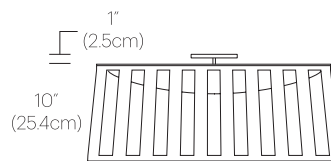

PACKAGING WEIGHT AND DIMENSIONS

Solis Drum 24:	11LBS	26" X 26" X 6"
	5KGS	61cm X 61cm X 15cm
Solis Drum 36:	16.4LBS	38" X 38" X 8"
	7.5KGS	96.5cm X 96.5cm X 20.3cm

NOTES

Custom requests can be considered on volume orders