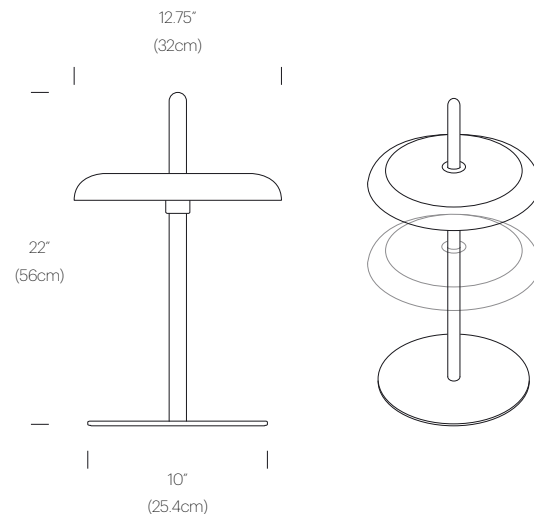

## PACKAGING WEIGHTS AND DIMENSIONS

Nivel Table	4.5LBS	14" X 14" X 4"
(Lamp, base and tray)	2KG	35cm X 35cm X 10cm
Nivel Table	1.5LBS	2" X 2" X 24"
(Post)	.7KG	5cm X 5cm X 61cm

## DIMENSIONS

### NIVÉL TABLE