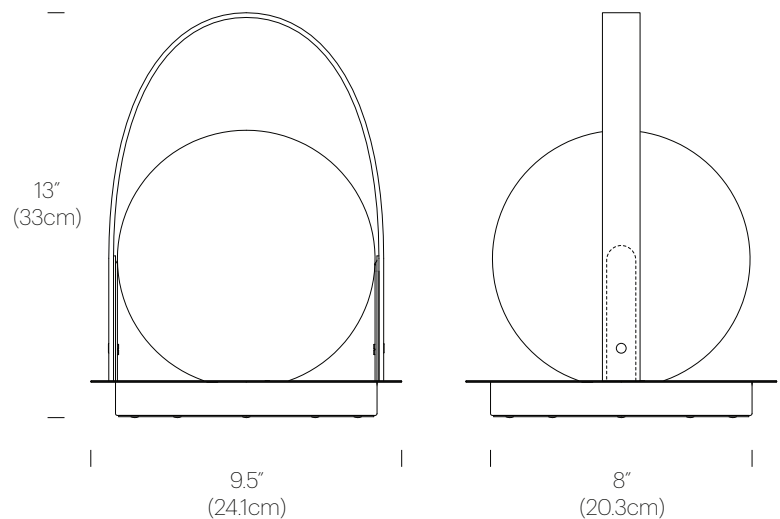

Color Temperature: 2700-1800K (warm dim)

Luminosity: 280 Lumens

Luminaire Efficacy: 87.5 Lumens/Watt

Cord Length: 6' (1.8m)

IP Rating: IP20

6 hr Charge Time

2 year warranty

CERTIFICATIONS

BLACK

DIMENSIONS

BOLA LANTERN

PACKAGING WEIGHTS AND DIMENSIONS

Bola Lantern:	4LBS	10" X 10" X 14.5"
	1.8KGS	25cm X 25cm X 37cm

NOTES

Custom requests can be considered on volume orders