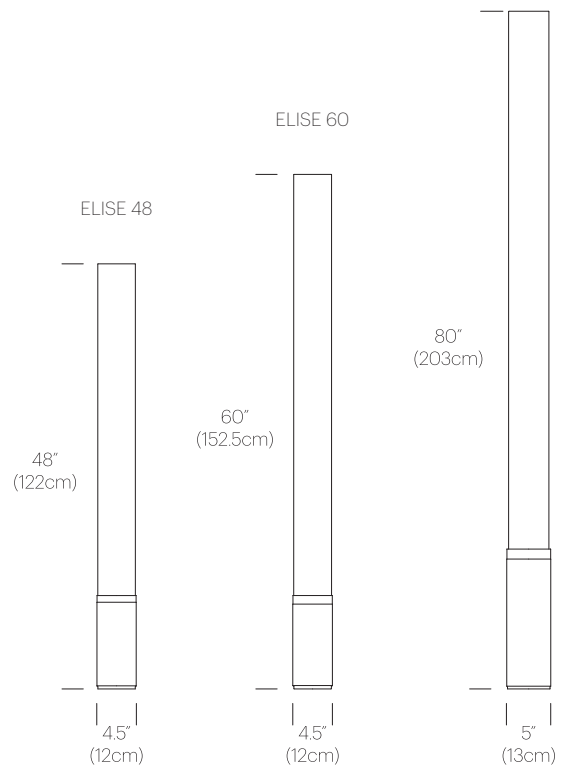

## SPECIFICATIONS

Voltage: 120V or 240V

Cable length: 6' (182cm)

## DIMENSIONS

ELISE 80

ELISE 60

ELISE 48

## PACKAGING WEIGHT AND DIMENSIONS

Elise 48:	11.05LBS 5KGS	53" X 6" X 6" 135cm X 15cm X 15cm
Elise 60:	12.2LBS 5.5KGS	68" X 6" X 6" 173cm X 15cm X 15cm
Elise 80 Base:	13.1LBS 5.9KGS	20" X 7" X 7" 51cm X 18cm X 18cm
Elise 80 Shade:	7.45LBS 3.4KGS	68" X 6" X 6" 173cm X 15cm X 15cm