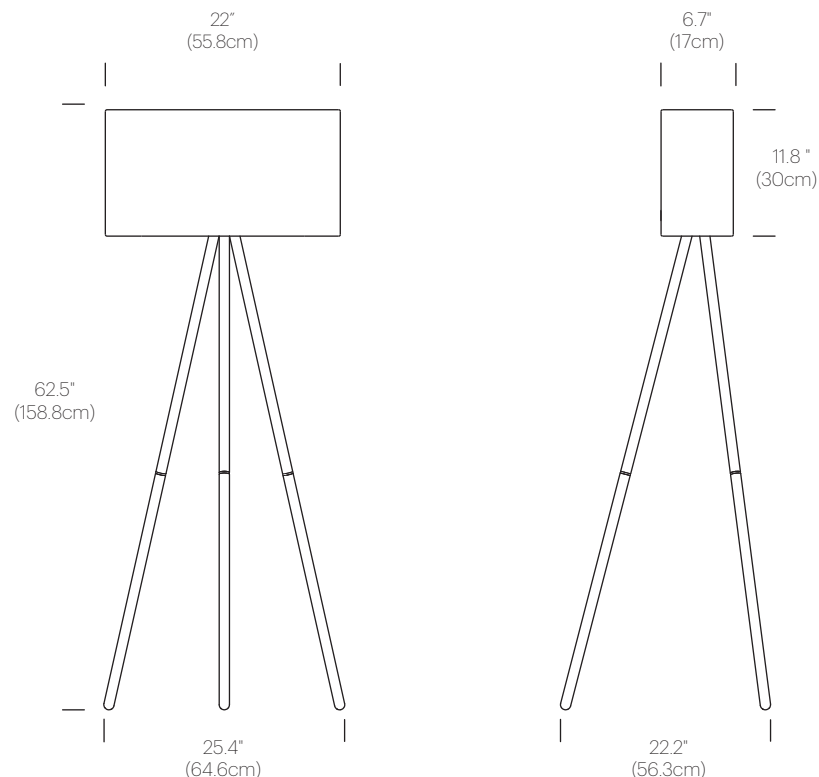

CERTIFICATIONS

PACKAGING WEIGHT AND DIMENSIONS

Belmont Floor	7.7LBS	22.5in X 17in X 8.5in
(shade and socket)	3.5KG	57.2cm X 43cm X 17.8cm
Belmont Floor	5.7LBS	28.9in X 4.1in X 3.9in
(legs)	2.4KG	73.5cm X 10.3cm X 10cm

SILVERDALE

WHITE

DIMENSIONS

BELMONT FLOOR

BELMONT TABLE

DESCRIPTION

An elegant interplay of proportion and material, the Belmont Table Lamp is designed to illuminate interiors from modern to traditional. Its iconic shade form is comprised of premium wool felt fabric or premium woven white fabric that is delicately balanced over a contrasting hand-crafted solid wood base in oak or walnut. Belmont's unique base also features full range dimming to set the perfect ambiance while two convenient USB port offers charging capability for all your mobile devices. Belmont Table sits perfectly in residential as well as hospitality and contract environments offering a low sitting light solution that focuses on indirect upward light with a warm and bright glow. Three standard shade colors are interchangeable with 2 wood base finishes.

CERTIFICATIONS

PACKAGING WEIGHT AND DIMENSIONS

Belmont Table	10.9LBS	22.5" X 17" X 8.5"
	5KG	57.2cm X 43cm X 17.8cm

NOTES

Custom requests can be considered on volume orders

FINISHES

WOOD

OAK