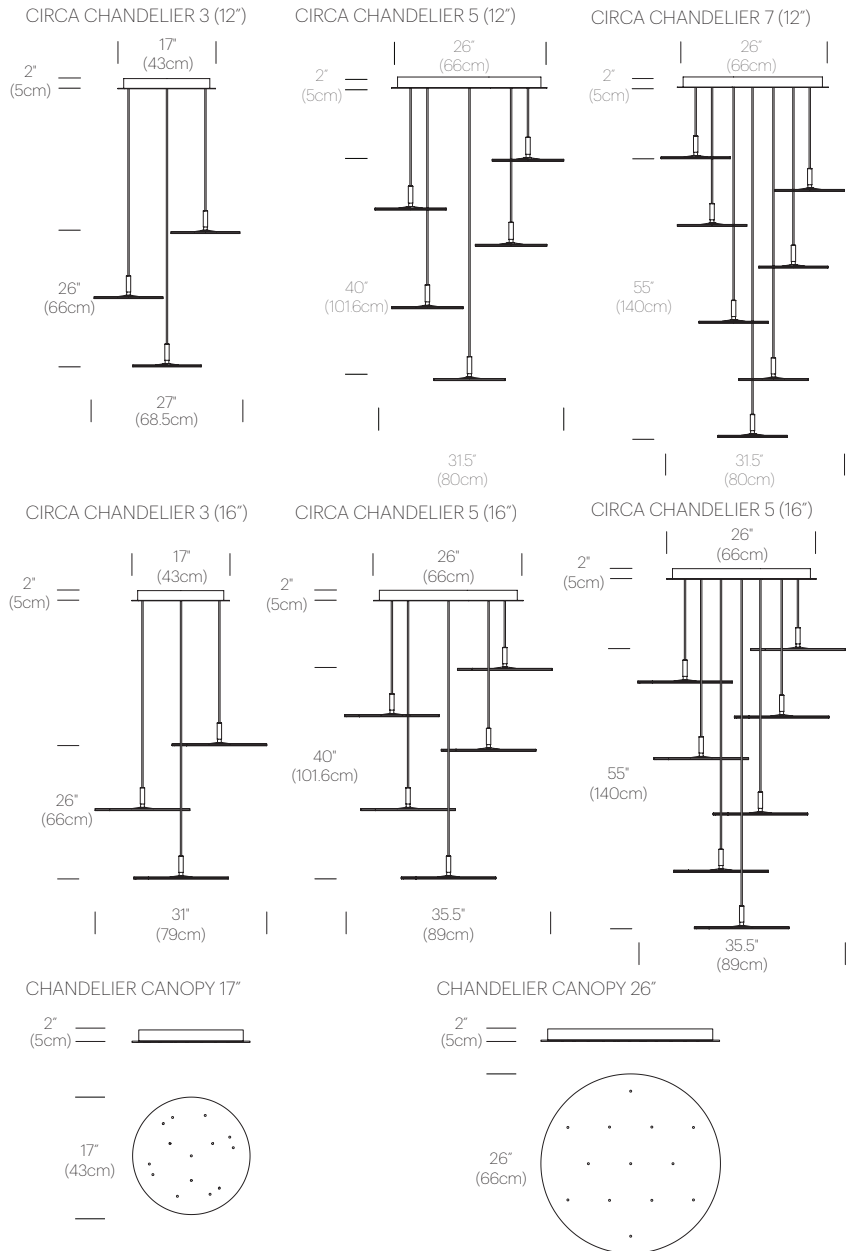

FEATURES

- 360° shade rotation
- 45° shade tilt in two directions
- USB charging port
- Ships flat-packed

SPECIFICATIONS

- Voltage: 120 or 220V 50-60Hz
- Power Consumption: 8.7W
- Color temperature: 2700K
- Note: 3000K/3500K models Available upon Request*
- Luminosity: 800 Lumens
- Luminaire efficacy: 92 Lumens/Watt
- Color Rendition Index: 90 CRI
- ADA compliant
- Title 20 compliant
- 50K hour lifespan
- Cord length: 8' (244cm)
- Global multi-plug adapter available
- 2 year warranty

FIXTURE TYPE

Pendant

LIGHT SOURCE

LED Flat-Panel

PRODUCT CODES

Circa Pendant 12 Graphite:	CIRC PND 12 GPT EU
Circa Pendant 12 White:	CIRC PND 12 WHT EU
Circa Pendant 16 Graphite:	CIRC PND 16 GPT EU
Circa Pendant 16 White:	CIRC PND 16 WHT EU
17" Chandelier Canopy:	CHND CAN 17 EU
26" Chandelier Canopy:	CHND CAN 26 EU

CIRCA TABLE

DESCRIPTION

Circa's revolutionary flat-panel LED light source combines seamless movement with warm and balanced illumination. Through its integrated USB charging port, 45° shade tilt and 360° rotation, Circa redefines the ambient lighting category. Circa is available in a wide range of models to satisfy all residential, office and hospitality applications.