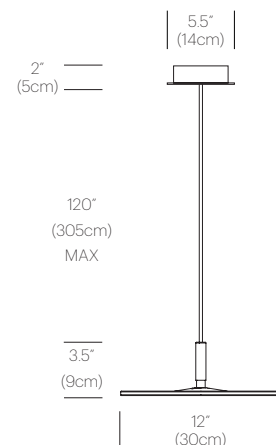

CERTIFICATIONS

PACKAGING WEIGHT AND DIMENSIONS

Circa Pendant 12:	5.75LBS	15" X 14" X 4"
	2.6KGS	38cm X 36cm X 10cm
Circa Pendant 16 :	9.05LBS	18.5" X 18" X 4"
	4.1KGS	47cm X 46cm X 10cm

NOTES

Custom requests can be considered on volume orders

FINISHES

WHITE

GRAPHITE

DIMENSIONS

CIRCA PENDANT 12

CIRCA PENDANT 16

CIRCA CHANDELIER

DESCRIPTION