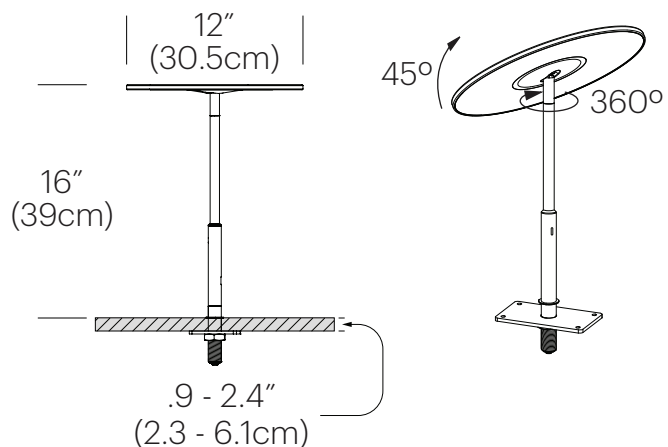

FEATURES

- 360° shade rotation
- 45° shade tilt in two directions
- USB charging port
- Ships flat-packed

SPECIFICATIONS

- Voltage: 120 or 220V 50-60Hz
- Power Consumption: 8.7W
- Color temperature: 2700K
- Note: 3000K/3500K models Available upon Request*
- Luminosity: 800 Lumens
- Luminaire efficacy: 92 Lumens/Watt
- Color Rendition Index: 90 CRI
- ADA compliant
- Title 20 compliant
- 50K hour lifespan
- Cord length: 8' (244cm)
- Global multi-plug adapter available
- 2 year warranty

CERTIFICATIONS

PACKAGING WEIGHT AND DIMENSIONS

Circa Grommet :	8.45 LBS 14" X 15" X 4"
	3.8 KGS 38cm X 36cm X 10cm

NOTES

Custom requests can be considered on volume orders

FINISHES

DIMENSIONS

CIRCA FLOOR