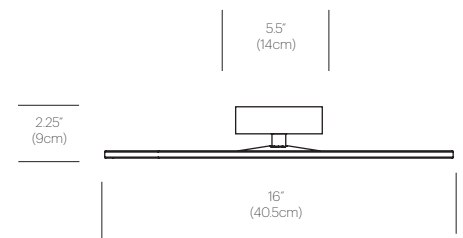

FINISHES

DIMENSIONS

CIRCA FLUSH 12

CIRCA FLUSH 16

CIRCA PENDANT

DESCRIPTION

Circa's revolutionary flat-panel LED light source combines seamless movement with warm and balanced illumination. Through its 45° shade tilt and 360° rotation, Circa redefines the ambient lighting category. Circa is available in a wide range of models to satisfy all residential, office and hospitality applications.