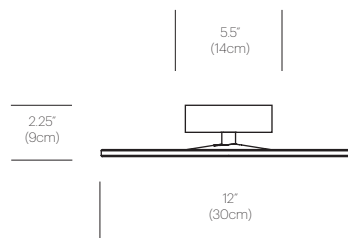

FINISHES

DIMENSIONS

CIRCA FLUSH 12