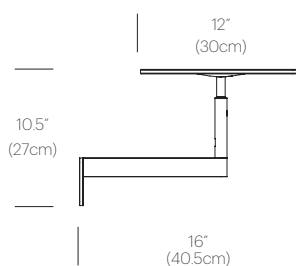

FINISHES

DIMENSIONS

CIRCA WALL 12