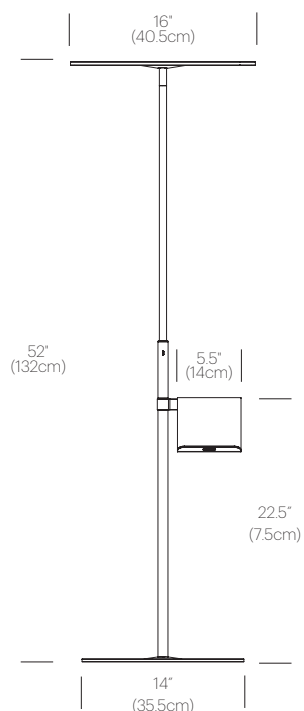

CERTIFICATIONS

PACKAGING WEIGHT AND DIMENSIONS

Circa Grommet :	8.45 LBS 14" X 15" X 4"
	3.8 KGS 38cm X 36cm X 10cm

NOTES

Custom requests can be considered on volume orders

FINISHES

DIMENSIONS

CIRCA FLOOR

CERTIFICATIONS

PACKAGING WEIGHT AND DIMENSIONS

Circa Floor:	21.9LBS	29" X 18" X 3.5"
	9.9KGS	74cm X 46cm X 9cm
Circa Floor Pedestal:	2.85LBS	11" X 11" X 3"
	1.3KGS	28cm X 28cm X 8cm

NOTES

Custom requests can be considered on volume orders

FINISHES

WHITE

GRAPHITE

DIMENSIONS

CIRCA FLOOR

CIRCA FLOOR+PEDESTAL

CIRCA WALL

DESCRIPTION