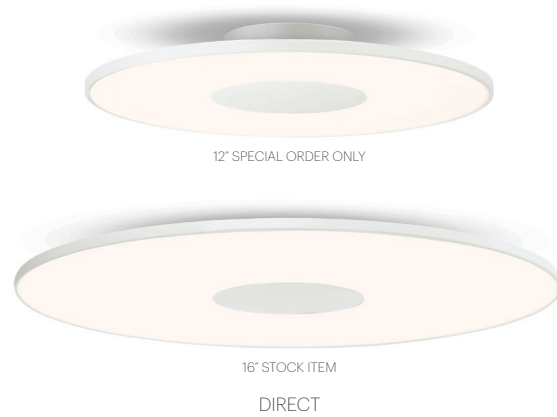

FINISHES

DIMENSIONS

CIRCA FLUSH 12

CIRCA FLUSH 16

CIRCA PENDANT

DESCRIPTION

Circa's revolutionary flat-panel LED light source combines seamless movement with warm and balanced illumination. Through its 45° shade tilt and 360° rotation, Circa redefines the ambient lighting category. Circa is available in a wide range of models to satisfy all residential, office and hospitality applications.