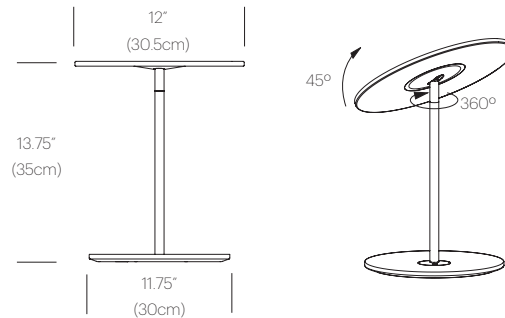

FEATURES

- 360° shade rotation
- 45° shade tilt in two directions
- USB charging port
- Ships flat-packed

SPECIFICATIONS

- Voltage: 120 or 220V 50-60Hz
- Power Consumption: 8.7W
- Color temperature: 2700K
- Note: 3000K/3500K models Available upon Request*
- Luminosity: 800 Lumens
- Luminaire efficacy: 92 Lumens/Watt
- Color Rendition Index: 90 CRI
- ADA compliant
- Title 20 compliant
- 50K hour lifespan
- Cord length: 8' (244cm)
- Global multi-plug adapter available
- 2 year warranty

CERTIFICATIONS

FINISHES

DIMENSIONS

CIRCA TABLE

PACKAGING WEIGHT AND DIMENSIONS

Circa Table :	8.45LBS 15" X 14" X 4"
	3.8KGS 38cm X 36cm X 10cm

NOTES

Custom requests can be considered on volume orders