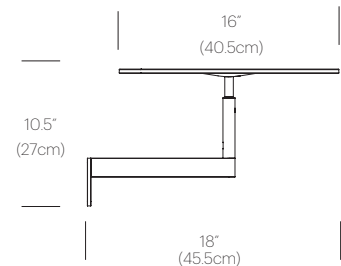

CIRCA WALL 16