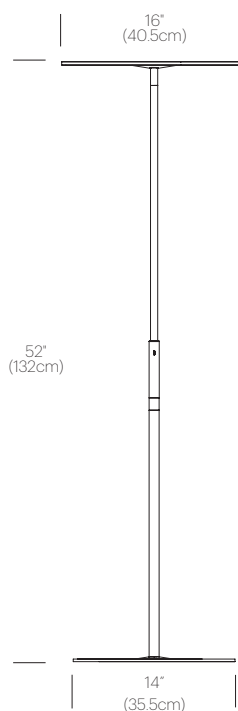

FEATURES

- 360° shade rotation
- 45° shade tilt in two directions
- USB charging port
- Ships flat-packed

SPECIFICATIONS

- Voltage: 120 or 220V 50-60Hz
- Power Consumption: 8.7W
- Color temperature: 2700K
- Note: 3000K/3500K models Available upon Request*
- Luminosity: 800 Lumens
- Luminaire efficacy: 92 Lumens/Watt
- Color Rendition Index: 90 CRI
- ADA compliant
- Title 20 compliant
- 50K hour lifespan
- Cord length: 8' (244cm)
- Global multi-plug adapter available
- 2 year warranty

CERTIFICATIONS

PACKAGING WEIGHT AND DIMENSIONS

Circa Grommet :	8.45 LBS 14" X 15" X 4"
	3.8 KGS 38cm X 36cm X 10cm

NOTES

Custom requests can be considered on volume orders

FINISHES

DIMENSIONS

CIRCA FLOOR

CERTIFICATIONS

PACKAGING WEIGHT AND DIMENSIONS

Circa Floor:	21.9LBS	29" X 18" X 3.5"
	9.9KGS	74cm X 46cm X 9cm
Circa Floor Pedestal:	2.85LBS	11" X 11" X 3"
	1.3KGS	28cm X 28cm X 8cm

NOTES

Custom requests can be considered on volume orders

FINISHES

WHITE

GRAPHITE

DIMENSIONS

CIRCA FLOOR

CIRCA FLOOR+PEDESTAL

CIRCA WALL

DESCRIPTION