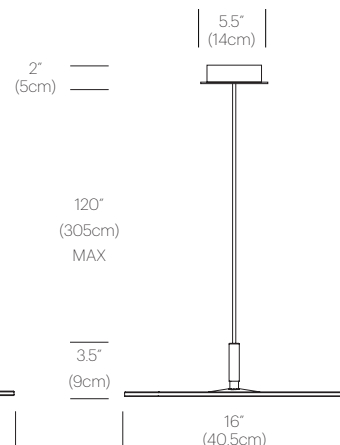

CERTIFICATIONS

PACKAGING WEIGHT AND DIMENSIONS

Circa Pendant 12:	5.75LBS	15" X 14" X 4"
	2.6KGS	38cm X 36cm X 10cm
Circa Pendant 16 :	9.05LBS	18.5" X 18" X 4"
	4.1KGS	47cm X 46cm X 10cm

NOTES

Custom requests can be considered on volume orders

FINISHES

WHITE

GRAPHITE

DIMENSIONS

CIRCA PENDANT 12

CIRCA PENDANT 16

CIRCA CHANDELIER

DESCRIPTION