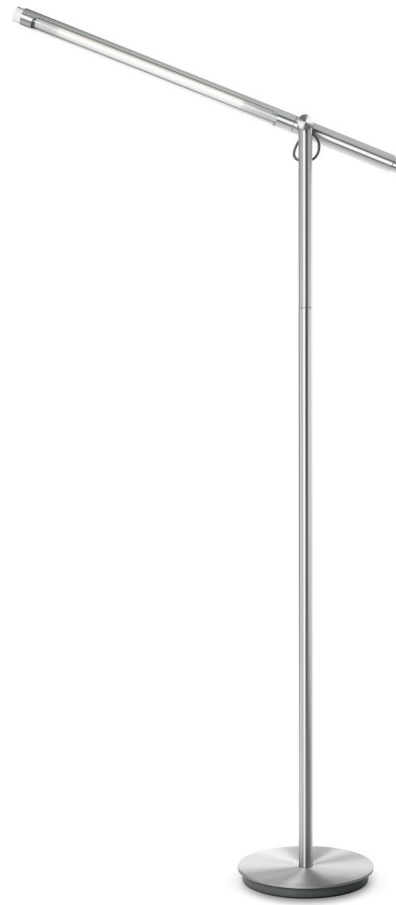

BRAZO TABLE

DESCRIPTION

Brazo's precision machined aluminum construction allows for optimal task lighting control with 360° adjustability and 90° tilt. Brazo features a luminous and energy-efficient LED light source which can be dialed to any desired beam-spread and brightness depending on the task.

FEATURES

- 360° arm rotation
- 90° arm tilt
- Calibrated light focus control
- Height adjustable
- Advanced LED array eliminates multiple shadows
- Ships flat-packed
- 97% recyclable

SPECIFICATIONS

- Voltage: 120-240V 50-60Hz
- Power Consumption: 9W
- Color temperature: 3000K
- Luminosity: 450 Lumens
- Luminaire efficacy: 50 Lumens/Watt
- Color Rendition Index: 85 CRI
- Title 20 compliant
- 50K hour lifespan
- Cable length: 8' (244cm)
- Global multi-plug adapter available
- 2 year warranty

CERTIFICATIONS

PACKAGING WEIGHT AND DIMENSIONS

BRAZO FLOOR:	15.55LBS	39" X 11" X 5"
	7.1KGS	99cm X 28cm X 13cm

NOTES

Custom requests can be considered on volume orders

FINISHES

SILVER

BLACK