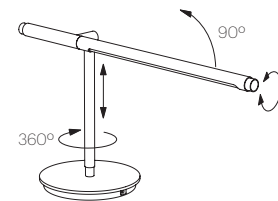

FEATURES

- 360° arm rotation
- 90° arm tilt
- Calibrated light focus control
- Height adjustable
- Advanced LED array eliminates multiple shadows
- Ships flat-packed
- 97% recyclable

SPECIFICATIONS

- Voltage: 120-240V 50-60Hz
- Power Consumption: 9W
- Color temperature: 3000K
- Luminosity: 450 Lumens
- Luminaire efficacy: 50 Lumens/Watt
- Color Rendition Index: 85 CRI
- Title 20 compliant
- 50K hour lifespan
- Cable length: 8' (244cm)
- Global multi-plug adapter available
- 2 year warranty

CERTIFICATIONS

PACKAGING WEIGHT AND DIMENSIONS

BRAZO TABLE:	14.2LBS	39" X 11" X 5"
	6.4KGS	99cm X 28cm X 13cm

NOTES

Custom requests can be considered on volume orders

FINISHES

SILVER

BLACK

DIMENSIONS

BRAZO TABLE

SURFACE MOUNT AVAILABLE FOR 118" (3cm), 2" (5cm) AND 3" (7.5cm) WORKSURFACES

BRAZO FLOOR

DESCRIPTION

Brazo's precision machined aluminum construction allows for optimal task lighting control with 360° adjustability and 90° tilt. Brazo features a luminous and energy-efficient LED light source which can be dialed to any desired beam-spread and brightness depending on the task.