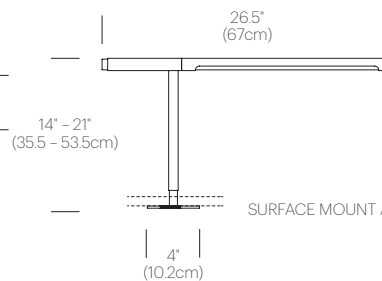

FEATURES

- 360° arm rotation
- 90° arm tilt
- Calibrated light focus control
- Height adjustable
- Advanced LED array eliminates multiple shadows
- Ships flat-packed
- 97% recyclable

SPECIFICATIONS

- Voltage: 120-240V 50-60Hz
- Power Consumption: 9W
- Color temperature: 3000K
- Luminosity: 450 Lumens
- Luminaire efficacy: 50 Lumens/Watt
- Color Rendition Index: 85 CRI
- Title 20 compliant
- 50K hour lifespan
- Cable length: 8' (244cm)
- Global multi-plug adapter available
- 2 year warranty

CERTIFICATIONS

PACKAGING WEIGHT AND DIMENSIONS

BRAZO TABLE:	14.2LBS	39" X 11" X 5"
	6.4KGS	99cm X 28cm X 13cm

NOTES

Custom requests can be considered on volume orders

FINISHES

SILVER

BLACK

DIMENSIONS

BRAZO TABLE

SURFACE MOUNT AVAILABLE FOR 118" (3cm), 2" (5cm) AND 3" (7.5cm) WORKSURFACES

BRAZO FLOOR

DESCRIPTION

Brazo's precision machined aluminum construction allows for optimal task lighting control with 360° adjustability and 90° tilt. Brazo features a luminous and energy-efficient LED light source which can be dialed to any desired beam-spread and brightness depending on the task.