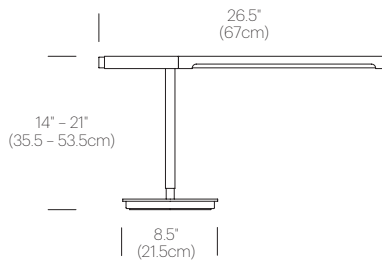

FEATURES

- 360° arm rotation
- 90° arm tilt
- Calibrated light focus control
- Height adjustable
- Advanced LED array eliminates multiple shadows
- Ships flat-packed
- 97% recyclable

SPECIFICATIONS

- Voltage: 120-240V 50-60Hz
- Power Consumption: 9W
- Color temperature: 3000K
- Luminosity: 450 Lumens
- Luminaire efficacy: 50 Lumens/Watt
- Color Rendition Index: 85 CRI
- Title 20 compliant
- 50K hour lifespan
- Cable length: 8' (244cm)
- Global multi-plug adapter available
- 2 year warranty

CERTIFICATIONS

PACKAGING WEIGHT AND DIMENSIONS

BRAZO TABLE:	14.2LBS	39" X 11" X 5"
	6.4KGS	99cm X 28cm X 13cm

NOTES

Custom requests can be considered on volume orders

FINISHES

SILVER

BLACK

DIMENSIONS

BRAZO TABLE

SURFACE MOUNT AVAILABLE FOR 118" (3cm), 2" (5cm) AND 3" (7.5cm) WORKSURFACES

BRAZO FLOOR

DESCRIPTION

Brazo's precision machined aluminum construction allows for optimal task lighting control with 360° adjustability and 90° tilt. Brazo features a luminous and energy-efficient LED light source which can be dialed to any desired beam-spread and brightness depending on the task.