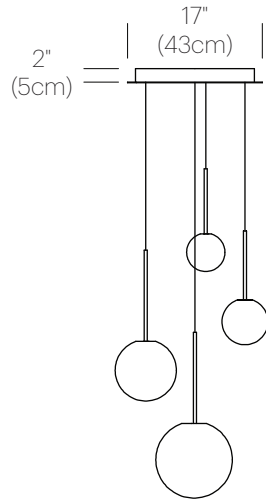

NOTES

3000K and 2700K CCT Models Available Upon Request.
Custom requests can be considered on volume orders

BOLA SPHERE FLUSH

DESCRIPTION

The Bola Sphere is the basic foundation of the Bola Collection, featuring an elemental interplay between canopy and sphere. Its seductive opal blown glass shade is available in 6 distinct sizes: 4" (10cm), 5" (13cm), 6" (15cm), 8" (20cm), 10" (25.5cm), and 12" (30.5cm) paired with a stainless steel canopy in chrome, brass, matte black and white finishes. Lamps can be grouped in multi-axis configurations and sizes to provide delightful dots of illumination throughout any space. Bola Sphere Flush is now available with larger, 16" Globes!

Chandelier canopy 17": 15LBS 22" X 22" X 6"
6.8KGS 56cm X 56cm X 15cm

Chandelier canopy 26": 30LBS 32" X 32" X 6"
13.6KGS 81cm X 81cm X 15cm

NOTES

Custom requests can be considered on volume orders

DIMENSIONS

CHANDELIER CANOPY 17", 26"

CHANDELIER CANOPY 17"

17"
(43cm)

CHANDELIER CANOPY 26"

26"
(66cm)

DIMENSIONS

BOLA SPHERE 4, 5, 6, 8, 10, 12

BOLA SPHERE CHANDELIER
5, 6, 8

BOLA SPHERE CHANDELIER
6, 8, 10

BOLA SPHERE CHANDELIER
8, 10, 12

BOLA SPHERE CHANDELIER
5, 6, 8, 10

BOLA SPHERE CHANDELIER
6, 8, 10, 12

BOLA SPHERE CHANDELIER
4, 5, 6, 8, 10

BOLA SPHERE CHANDELIER
5, 6, 8, 10, 12