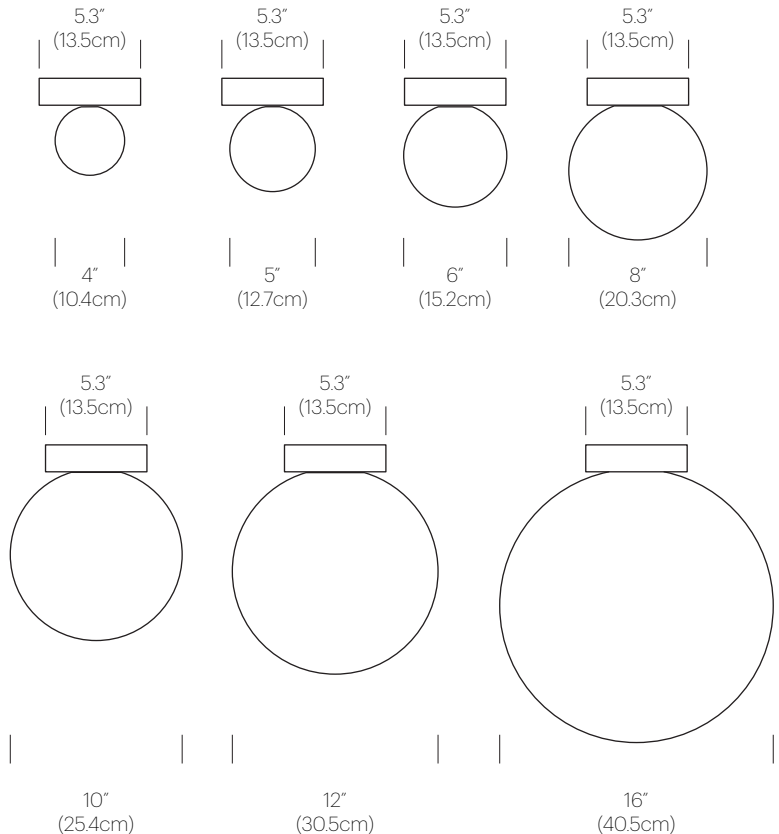

DIMENSIONS

BOLA SPHERE FLUSH 4, 5, 6, 8, 10, 12