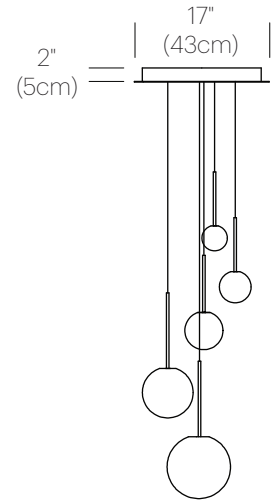

NOTES

3000K and 2700K CCT Models Available Upon Request.
Custom requests can be considered on volume orders

BOLA SPHERE FLUSH

DESCRIPTION

The Bola Sphere is the basic foundation of the Bola Collection, featuring an elemental interplay between canopy and sphere. Its seductive opal blown glass shade is available in 6 distinct sizes: 4" (10cm), 5" (13cm), 6" (15cm), 8" (20cm), 10" (25.5cm), and 12" (30.5cm) paired with a stainless steel canopy in chrome, brass, matte black and white finishes. Lamps can be grouped in multi-axis configurations and sizes to provide delightful dots of illumination throughout any space. Bola Sphere Flush is now available with larger, 16" Globes!

Chandelier canopy 17": 15LBS 22" X 22" X 6"
6.8KGS 56cm X 56cm X 15cm

Chandelier canopy 26": 30LBS 32" X 32" X 6"
13.6KGS 81cm X 81cm X 15cm

NOTES

Custom requests can be considered on volume orders

DIMENSIONS

CHANDELIER CANOPY 17", 26"

CHANDELIER CANOPY 17"

17"
(43cm)

CHANDELIER CANOPY 26"

26"
(66cm)

DIMENSIONS

BOLA SPHERE 4, 5, 6, 8, 10, 12

BOLA SPHERE CHANDELIER
5, 6, 8

BOLA SPHERE CHANDELIER
6, 8, 10

BOLA SPHERE CHANDELIER
8, 10, 12

BOLA SPHERE CHANDELIER
5, 6, 8, 10

BOLA SPHERE CHANDELIER
6, 8, 10, 12

BOLA SPHERE CHANDELIER
4, 5, 6, 8, 10

BOLA SPHERE CHANDELIER
5, 6, 8, 10, 12