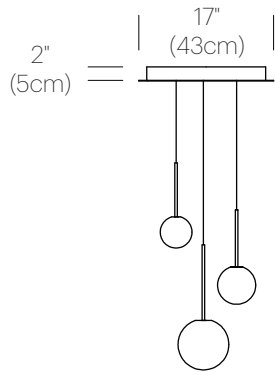

NOTES

3000K and 2700K CCT Models Available Upon Request.
Custom requests can be considered on volume orders

BOLA SPHERE FLUSH

DESCRIPTION

The Bola Sphere is the basic foundation of the Bola Collection, featuring an elemental interplay between canopy and sphere. Its seductive opal blown glass shade is available in 6 distinct sizes: 4" (10cm), 5" (13cm), 6" (15cm), 8" (20cm), 10" (25.5cm), and 12" (30.5cm) paired with a stainless steel canopy in chrome, brass, matte black and white finishes. Lamps can be grouped in multi-axis configurations and sizes to provide delightful dots of illumination throughout any space. Bola Sphere Flush is now available with larger, 16" Globes!

Chandelier canopy 17": 15LBS 22" X 22" X 6"
6.8KGS 56cm X 56cm X 15cm

Chandelier canopy 26": 30LBS 32" X 32" X 6"
13.6KGS 81cm X 81cm X 15cm

NOTES

Custom requests can be considered on volume orders

DIMENSIONS

CHANDELIER CANOPY 17", 26"

CHANDELIER CANOPY 17"

17"
(43cm)

CHANDELIER CANOPY 26"

26"
(66cm)

DIMENSIONS

BOLA SPHERE 4, 5, 6, 8, 10, 12

BOLA SPHERE CHANDELIER
5, 6, 8