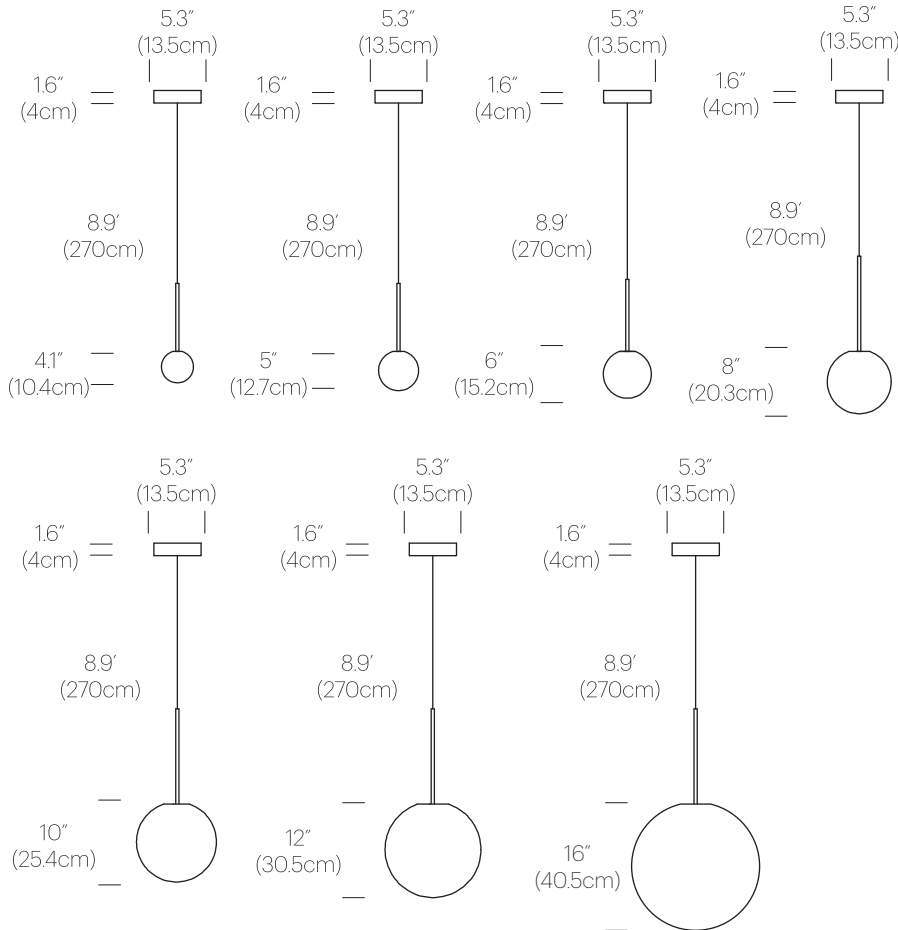

DIMENSIONS

BOLA SPHERE 4, 5, 6, 8, 10, 12, 16

PRODUCT CODES (enter globe size in blank space)

Bola Sphere (Chrome):	BOLA SPH	CRM
Bola Sphere (Brass):	BOLA SPH	BRA
Bola Sphere (Rose Gold):	BOLA SPH	RGD
Bola Sphere (Gunmetal):	BOLA SPH	GUN
Bola Sphere (Matte Black):	BOLA SPH	BLK

PACKAGING WEIGHT AND DIMENSIONS

Bola Sphere 4	2.6LBS 1.2KG	10" X 9" X 8.5" 25cm X 23cm X 22cm
Bola Sphere 5	3LBS 1.4KG	10" X 9" X 8.5" 25cm X 23cm X 22cm
Bola Sphere 6	3.5LBS 1.6KG	11.5" X 9" X 10.5" 29cm X 23cm X 27cm
Bola Sphere 8	5LBS 2.28KG	12" X 12" X 12.25" 30cm X 30cm X 31cm
Bola Sphere 10	5.5LBS 2.5KG	14" X 14" X 16.5" 36cm X 36cm X 42cm
Bola Sphere 12	7.2LBS 3.3KG	18" X 18" X 18" 46cm X 46cm X 46cm
Bola Sphere 16 (Globe)	12.8LBS 5.8KG	22" X 22" X 22" 56cm X 56cm X 56cm
Bola Sphere 16 (Lamp)	3LBS 1.4KG	7.5" X 7.5" X 14" 19cm X 19cm X 36cm

NOTES

3000K and 2700K CCT Models Available Upon Request.
Custom requests can be considered on volume orders