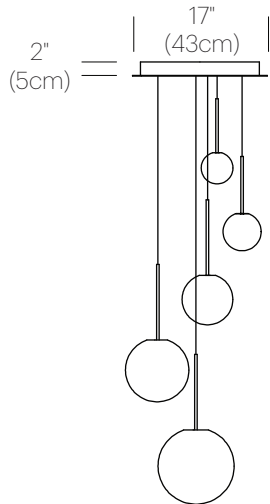

NOTES

3000K and 2700K CCT Models Available Upon Request.
Custom requests can be considered on volume orders

BOLA SPHERE FLUSH

DESCRIPTION

The Bola Sphere is the basic foundation of the Bola Collection, featuring an elemental interplay between canopy and sphere. Its seductive opal blown glass shade is available in 6 distinct sizes: 4" (10cm), 5" (13cm), 6" (15cm), 8" (20cm), 10" (25.5cm), and 12" (30.5cm) paired with a stainless steel canopy in chrome, brass, matte black and white finishes. Lamps can be grouped in multi-axis configurations and sizes to provide delightful dots of illumination throughout any space. Bola Sphere Flush is now available with larger, 16" Globes!

Chandelier canopy 17": 15LBS 22" X 22" X 6"
6.8KGS 56cm X 56cm X 15cm

Chandelier canopy 26": 30LBS 32" X 32" X 6"
13.6KGS 81cm X 81cm X 15cm

NOTES

Custom requests can be considered on volume orders

DIMENSIONS

CHANDELIER CANOPY 17", 26"

CHANDELIER CANOPY 17"

17"
(43cm)

CHANDELIER CANOPY 26"

26"
(66cm)

DIMENSIONS

BOLA SPHERE 4, 5, 6, 8, 10, 12

BOLA SPHERE CHANDELIER
5, 6, 8

BOLA SPHERE CHANDELIER
6, 8, 10

BOLA SPHERE CHANDELIER
8, 10, 12

BOLA SPHERE CHANDELIER
5, 6, 8, 10

BOLA SPHERE CHANDELIER
6, 8, 10, 12

BOLA SPHERE CHANDELIER
4, 5, 6, 8, 10

BOLA SPHERE CHANDELIER
5, 6, 8, 10, 12