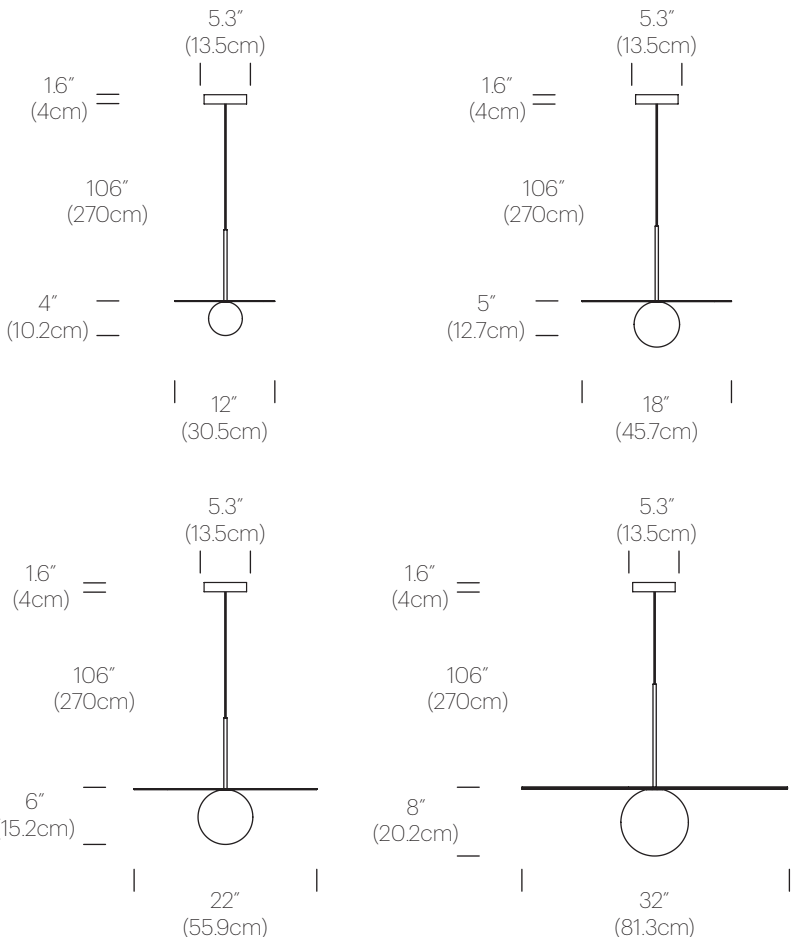

NOTES

3000K and 2700K CCT Models Available Upon Request.
Custom requests can be considered on volume orders.