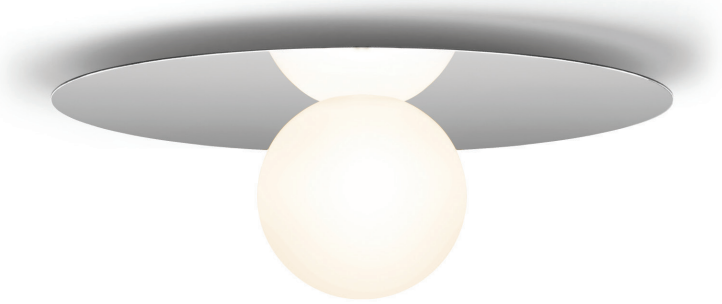

BOLA DISC PENDANT

DESCRIPTION

Bola Disc is a uniquely expressive LED Pendant system featuring a distinctive range of chromated disc reflectors that give the illusion of weightlessness by mirroring its surroundings. Available in 4 distinct sizes, Bola Disc pairs an elegant globe diffuser made of opaline glass with exquisitely polished stainless steel or aluminum discs in chrome, brass, rose gold lacquered white, and matte black to appease the most discerning tastes. Dependent on size, Bola provides up to 1710 lumens of warm ambient light and is fully dimmable, providing unparalleled illumination. Bola can be suspended individually, in series, or as striking chandelier groupings for residential, contract, and hospitality settings alike.

LINEAR

BOLA DISC FLUSH

DESCRIPTION

A study in refined simplicity, Bola Flush offers a magical combination of mirror and globe refined down to its bare essentials. The objective with the Bola Flush is to provide both direct and reflected light from either ceiling or wall mounted vantage points. Bola Flush brings elegance and refinement with four sizes and five finishes in chrome, brass, rose gold, gunmetal, white, and matte black. An ideal fixture for adding diffused and reflected light in hallway corridors, nooks, dining settings, bedrooms, or living areas. Stunning groupings can also be created by mixing different sizes together to form unique custom light displays.

Luminosity: 390 Lumens (12"), 390 Lumens (18"), 1100 Lumens (22"),

1710 Lumens (32")

Luminaire Efficacy: 65Lm/W (12",18"), 91Lm/W (22"),85Lm/W (32")

Color Rendition Index: 95 CRI

50K hour lifespan

CERTIFICATIONS