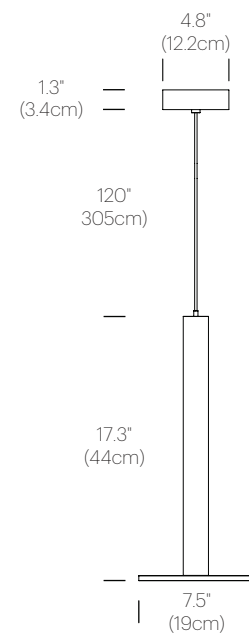

LIGHT CONTROL

Hard-wired, dimmable

FEATURES

Energy efficient flat panel technology
Fully Dimmable
Glare-free illumination

SPECIFICATIONS

Voltage: 120V, 240V, or 277V 50/60Hz
Power Consumption: 18W
Color Temperature: 2700K
Note: 3000K/3500K models Available upon Request
Luminosity: 1200 Lumens
Luminaire efficacy: 58 Lumens/Watt
Color Rendition Index: 91 CRI
50K hour lifespan
Cable Length: 10' (3m) (Adjustable height)
2 Year Warranty

CERTIFICATIONS

PACKAGING WEIGHT AND DIMENSIONS

Cielo XL:	4.25LBS	8" X 19.5"
	2KG	20cm X 49.5cm

FINISHES

DIMENSIONS

CIELO XL

CIELO XL MULTI-LIGHT

DESCRIPTION

Cielo XL's stunning machined aluminum design can be suspended in a variety of unique custom arrangements with both round and linear canopy solutions. With Cielo XL Multi-Light, up to 9 lamps can be grouped together in a variety mixed sizes to form impressive luminaire displays. Both size and shape of the grouping is controlled by lamp quantity and positioning relative to the Multi-Light canopy. Swag mounts are provided to extend the lights out into space along with an ample height adjustable cord length of 10' (304cm) to offer a wide range of unique custom configurations.

MULTI-PORT CANOPY

WHITE

BLACK

LINEAR

ROUND

MULTI-LIGHT CANOPY DIMENSIONS

9"
(22.8cm)

12"
(30.5cm)