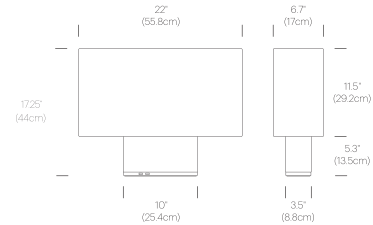

DIMENSIONS

BELMONT TABLE, FLOOR

PRODUCT CODES

Belmont Table (Charcoal/Oak):	BELM TBL GPT/OAK
Belmont Table (Charcoal/Walnut):	BELM TBL GPT/WAL
Belmont Table (Silverdale/Oak):	BELM TBL GRY/OAK
Belmont Table (Silverdale/Walnut):	BELM TBL GRY/WAL
Belmont Table (White/Oak):	BELM TBL WHT/OAK
Belmont Table (White/Walnut):	BELM TBL WHT/WAL
Belmont Floor (Charcoal/Oak):	BELM FLR GPT/OAK
Belmont Floor (Charcoal/Walnut):	BELM FLR GPT/WAL
Belmont Floor (Silverdale/Oak):	BELM FLR GRY/OAK
Belmont Floor (Silverdale/Walnut):	BELM FLR GRY/WAL
Belmont Floor (White/Oak):	BELM FLR WHT/OAK
Belmont Floor (White/Walnut):	BELM FLR WHT/WAL

PACKAGING WEIGHT AND DIMENSIONS

Belmont Table	11LBS 5KG	22.5" X 17" X 8.5" 57.2cm X 43cm X 17.8cm
Belmont Floor (Shade)	7.7LBS 3.5KG	22.5" X 17" X 8.5" 57.2cm X 43cm X 17.8cm
Belmont Floor (Legs)	5.7LBS 2.4KG	28.9" X 4.1" X 3.9" 73.5cm X 10.3cm X 10cm

NOTES

Custom requests can be considered on volume orders