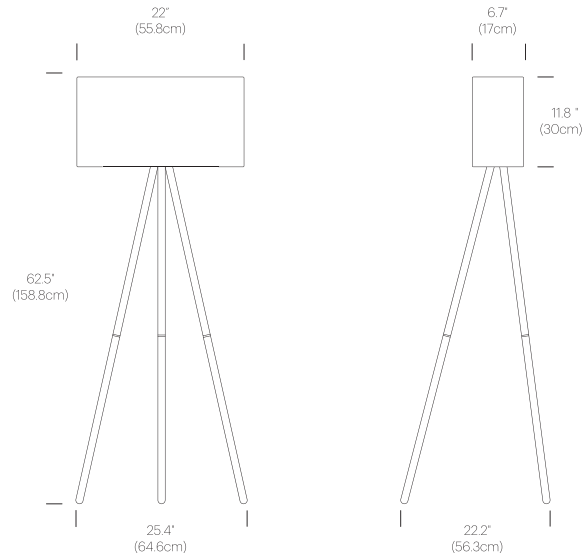

DIMENSIONS

BELMONT TABLE, FLOOR

PRODUCT CODES

Belmont Table (Charcoal/Oak):	BELM TBL GPT/OAK
Belmont Table (Charcoal/Walnut):	BELM TBL GPT/WAL
Belmont Table (Silverdale/Oak):	BELM TBL GRY/OAK
Belmont Table (Silverdale/Walnut):	BELM TBL GRY/WAL
Belmont Table (White/Oak):	BELM TBL WHT/OAK
Belmont Table (White/Walnut):	BELM TBL WHT/WAL
Belmont Floor (Charcoal/Oak):	BELM FLR GPT/OAK
Belmont Floor (Charcoal/Walnut):	BELM FLR GPT/WAL
Belmont Floor (Silverdale/Oak):	BELM FLR GRY/OAK
Belmont Floor (Silverdale/Walnut):	BELM FLR GRY/WAL
Belmont Floor (White/Oak):	BELM FLR WHT/OAK
Belmont Floor (White/Walnut):	BELM FLR WHT/WAL

PACKAGING WEIGHT AND DIMENSIONS

Belmont Table	11LBS 5KG	22.5" X 17" X 8.5" 57.2cm X 43cm X 17.8cm
Belmont Floor (Shade)	7.7LBS 3.5KG	22.5" X 17" X 8.5" 57.2cm X 43cm X 17.8cm
Belmont Floor (Legs)	5.7LBS 2.4KG	28.9" X 4.1" X 3.9" 73.5cm X 10.3cm X 10cm

NOTES

Custom requests can be considered on volume orders