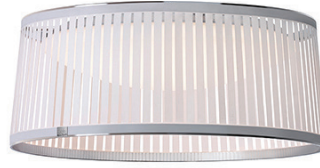

## DESCRIPTION

The new Solis Drum Pendant is the latest addition to the elegant Solis suspension family. Featuring a uniquely engaging blend of light and shadow, Solis Drum is made of laser cut polyester fabric combined with an aluminum top and bottom ring construction that allows the shade to hang under tension. Solis Drum also employs a stunning LED dome diffusor that spans across the full diameter of the top ring, radiating light down and sideways to cast shimmering warm patterns onto the space that surrounds it. The effect is a sense of weightlessness that invites a new kind of relationship with the light source. Perfect over a dining table, an entryway or in large groupings.

## DESCRIPTION

The Solis Drum Flush is the latest addition to the elegant Solis Family. Featuring a uniquely engaging blend of light and shadow, Solis Drum Flush is made of laser cut polyester fabric combined with a stainless steel top and bottom ring construction that allows the shade to hang under tension. Solis Drum Flush also employs a stunning LED dome diffuser that spans across the full diameter of the top ring, radiating light down and sideways to cast shimmering warm patterns onto the space that surrounds it. The effect is a sense of weightlessness that invites a new kind of relationship with the light source. Perfect over a dining table, an entryway or in large groupings.