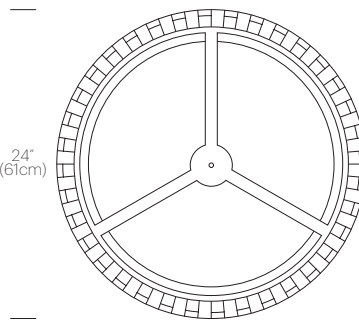

SOLIS DRUM 24/36

DESCRIPTION

The new Solis Drum Pendant is the latest addition to the elegant Solis suspension family. Featuring a uniquely engaging blend of light and shadow, Solis Drum is made of laser cut polyester fabric combined with an aluminum top and bottom ring construction that allows the shade to hang under tension. Solis Drum also employs a stunning LED dome diffusor that spans across the full diameter of the top ring, radiating light down and sideways to cast shimmering warm patterns onto the space that surrounds it. The effect is a sense of weightlessness that invites a new kind of relationship with the light source. Perfect over a dining table, an entryway or in large groupings.

FIXTURE TYPE

Pendant

LIGHT SOURCE

High-output LED array

PRODUCT CODES

Solis Drum 24 (White):	SOLI DR 24 WHT EU
Solis Drum 24 (Black):	SOLI DR 24 BLK EU
Solis Drum 24 (Brown):	SOLI DR 24 BRN EU
Solis Drum 24 (Silver):	SOLI DR 24 SLV EU
Solis Drum 36 (White):	SOLI DR 36 WHT EU
Solis Drum 36 (Black):	SOLI DR 36 BLK EU
Solis Drum 36 (Brown):	SOLI DR 36 BRN EU
Solis Drum 36 (Silver):	SOLI DR 36 SLV EU

FINISHES

DIMENSIONS

LIGHT CONTROL

Hard-wired

FEATURES

- Ships flat-packed
- Full-range dim with ELV dimmers
- Fire retardant polyester fabric

SPECIFICATIONS

- Voltage: 120-277V 50-60Hz
- Power Consumption: 35W(24") 80W(36")
- Color Temperature: 2700K
- Luminosity: 2500 Lumens (24") 5600 Lumens (36")
- Luminaire efficacy: 71 Lumens/Watt
- Color Rendition Index: 85 CRI
- 50K hour lifespan
- Cable length: 10' (305cm) (Field Cuttable)
- 2 Year Warranty

CERTIFICATIONS

PACKAGING WEIGHT AND DIMENSIONS

Solis Drum 24:	11LBS	26" X 26" X 6"
	5KGS	61cm X 61cm X 15cm
Solis Drum 36:	16.4LBS	38" X 38" X 8"
	7.5KGS	96.5cm X 96.5cm X 20.3cm

NOTES

Custom requests can be considered on volume orders

SOLIS DRUM 24