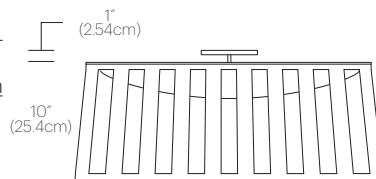

NOTES

Custom requests can be considered on volume orders

SOLIS DRUM 24