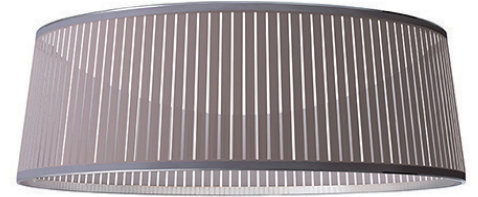

## DESCRIPTION

The new Solis Drum Pendant is the latest addition to the elegant Solis suspension family. Featuring a uniquely engaging blend of light and shadow, Solis Drum is made of laser cut polyester fabric combined with an aluminum top and bottom ring construction that allows the shade to hang under tension. Solis Drum also employs a stunning LED dome diffusor that spans across the full diameter of the top ring, radiating light down and sideways to cast shimmering warm patterns onto the space that surrounds it. The effect is a sense of weightlessness that invites a new kind of relationship with the light source. Perfect over a dining table, an entryway or in large groupings.

## DESCRIPTION

The Solis Drum Flush is the latest addition to the elegant Solis Family. Featuring a uniquely engaging blend of light and shadow, Solis Drum Flush is made of laser cut polyester fabric combined with a stainless steel top and bottom ring construction that allows the shade to hang under tension. Solis Drum Flush also employs a stunning LED dome diffuser that spans across the full diameter of the top ring, radiating light down and sideways to cast shimmering warm patterns onto the space that surrounds it. The effect is a sense of weightlessness that invites a new kind of relationship with the light source. Perfect over a dining table, an entryway or in large groupings.