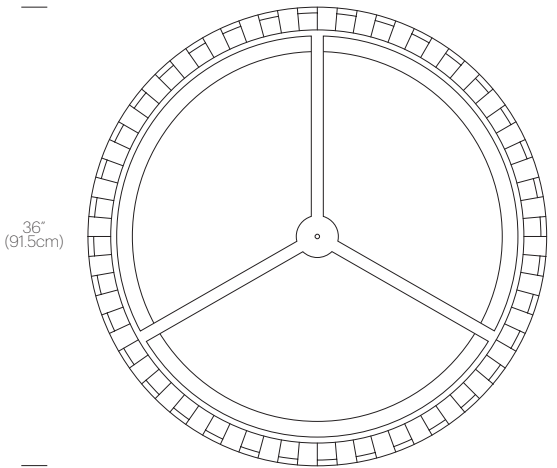

SOLIS DRUM 36