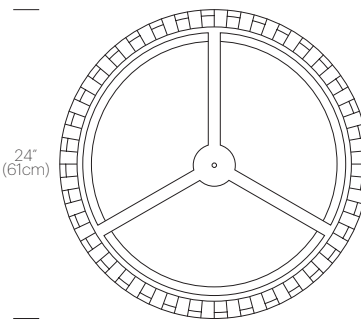

NOTES

Custom requests can be considered on volume orders

SOLIS DRUM 24