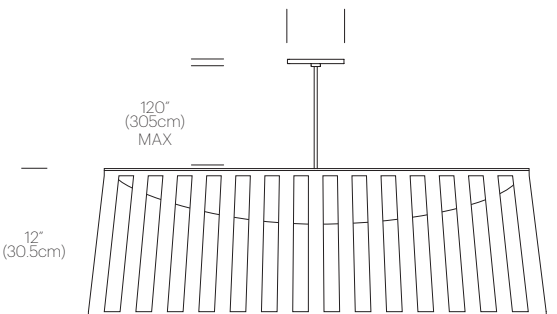

SOLIS DRUM 24/36

DESCRIPTION

The new Solis Drum Pendant is the latest addition to the elegant Solis suspension family. Featuring a uniquely engaging blend of light and shadow, Solis Drum is made of laser cut polyester fabric combined with an aluminum top and bottom ring construction that allows the shade to hang under tension. Solis Drum also employs a stunning LED dome diffusor that spans across the full diameter of the top ring, radiating light down and sideways to cast shimmering warm patterns onto the space that surrounds it. The effect is a sense of weightlessness that invites a new kind of relationship with the light source. Perfect over a dining table, an entryway or in large groupings.

FIXTURE TYPE

Pendant

LIGHT SOURCE

High-output LED array

PRODUCT CODES

Solis Drum 24 (White):	SOLI DR 24 WHT EU
Solis Drum 24 (Black):	SOLI DR 24 BLK EU
Solis Drum 24 (Brown):	SOLI DR 24 BRN EU
Solis Drum 24 (Silver):	SOLI DR 24 SLV EU
Solis Drum 36 (White):	SOLI DR 36 WHT EU
Solis Drum 36 (Black):	SOLI DR 36 BLK EU
Solis Drum 36 (Brown):	SOLI DR 36 BRN EU
Solis Drum 36 (Silver):	SOLI DR 36 SLV EU

FINISHES

DIMENSIONS

LIGHT CONTROL

Hard-wired

FEATURES

- Ships flat-packed
- Full-range dim with ELV dimmers
- Fire retardant polyester fabric

SPECIFICATIONS

- Voltage: 120-277V 50-60Hz
- Power Consumption: 35W(24") 80W(36")
- Color Temperature: 2700K
- Luminosity: 2500 Lumens (24") 5600 Lumens (36")
- Luminaire efficacy: 71 Lumens/Watt
- Color Rendition Index: 85 CRI
- 50K hour lifespan
- Cable length: 10' (305cm) (Field Cuttable)
- 2 Year Warranty

CERTIFICATIONS

PACKAGING WEIGHT AND DIMENSIONS

Solis Drum 24:	11LBS	26" X 26" X 6"
	5KGS	61cm X 61cm X 15cm
Solis Drum 36:	16.4LBS	38" X 38" X 8"
	7.5KGS	96.5cm X 96.5cm X 20.3cm

NOTES

Custom requests can be considered on volume orders

SOLIS DRUM 24

SOLIS DRUM 36