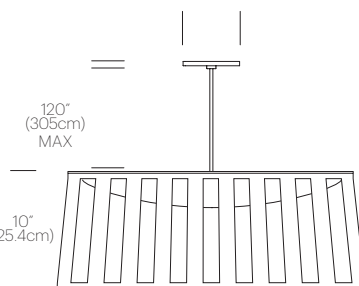

SOLIS DRUM 24/36

DESCRIPTION

The new Solis Drum Pendant is the latest addition to the elegant Solis suspension family. Featuring a uniquely engaging blend of light and shadow, Solis Drum is made of laser cut polyester fabric combined with an aluminum top and bottom ring construction that allows the shade to hang under tension. Solis Drum also employs a stunning LED dome diffusor that spans across the full diameter of the top ring, radiating light down and sideways to cast shimmering warm patterns onto the space that surrounds it. The effect is a sense of weightlessness that invites a new kind of relationship with the light source. Perfect over a dining table, an entryway or in large groupings.

FIXTURE TYPE

Pendant

LIGHT SOURCE

High-output LED array

PRODUCT CODES

Solis Drum 24 (White):	SOLI DR 24 WHT EU
Solis Drum 24 (Black):	SOLI DR 24 BLK EU
Solis Drum 24 (Brown):	SOLI DR 24 BRN EU
Solis Drum 24 (Silver):	SOLI DR 24 SLV EU
Solis Drum 36 (White):	SOLI DR 36 WHT EU
Solis Drum 36 (Black):	SOLI DR 36 BLK EU
Solis Drum 36 (Brown):	SOLI DR 36 BRN EU
Solis Drum 36 (Silver):	SOLI DR 36 SLV EU

FINISHES

DIMENSIONS

LIGHT CONTROL

Hard-wired

FEATURES

- Ships flat-packed
- Full-range dim with ELV dimmers
- Fire retardant polyester fabric

SPECIFICATIONS

- Voltage: 120-277V 50-60Hz
- Power Consumption: 35W(24") 80W(36")
- Color Temperature: 2700K
- Luminosity: 2500 Lumens (24") 5600 Lumens (36")
- Luminaire efficacy: 71 Lumens/Watt
- Color Rendition Index: 85 CRI
- 50K hour lifespan
- Cable length: 10' (305cm) (Field Cuttable)
- 2 Year Warranty

CERTIFICATIONS

PACKAGING WEIGHT AND DIMENSIONS

Solis Drum 24:	11LBS	26" X 26" X 6"
	5KGS	61cm X 61cm X 15cm
Solis Drum 36:	16.4LBS	38" X 38" X 8"
	7.5KGS	96.5cm X 96.5cm X 20.3cm

NOTES

Custom requests can be considered on volume orders

SOLIS DRUM 24