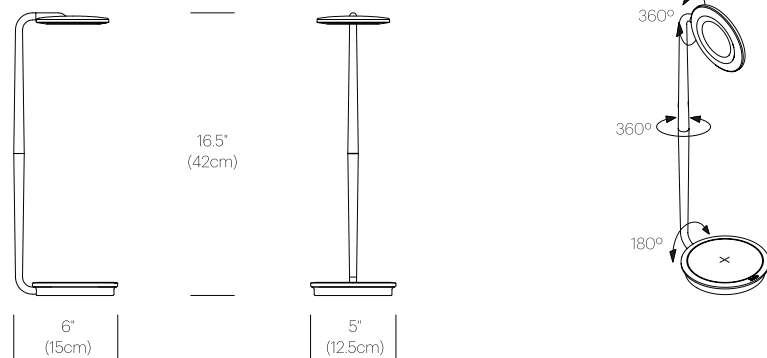

CERTIFICATIONS

PACKAGING WEIGHT AND DIMENSIONS

Pixo:	3.45LBS	17" X 9.5" X 2"
	1.6KGS	43cm X 24cm X 5cm

NOTES

- Occupancy sensor model available upon request
- Custom requests can be considered on volume orders

FINISHES

DIMENSIONS

PIXO

PIXO WALL

DESCRIPTION

Pixo offers maximum utility in a minimal footprint. The compact and efficient LED task light is highly adjustable, allowing you to focus warm, glare-free light where you need it most. For added convenience, the elegant form factor features full-range dimming via its easy to use optical switch. The base integrates a USB port for charging mobile devices. Pixo now offers an expansive array of expressive and sophisticated colors to suit every discerning taste.

FEATURES

- 360° arm rotation
- 180° arm tilt
- 360° shade rotation
- USB charging port
- Advanced LED array eliminates multiple shadows
- ADA compliant
- Ships flat-packed

SPECIFICATIONS

- Voltage: 120-240V 50-60Hz
- Power consumption: 6W MAX
- Color temperature: 3000K
- Luminosity: 325 Lumens
- Luminaire efficacy: 54 Lumens/Watt
- Color Rendition Index: 90 CRI
- 50K hour lifespan
- Cable length: 6' (182cm)
- Global multi-plug adapter available
- 2 year warranty

CERTIFICATIONS

PACKAGING WEIGHT AND DIMENSIONS

Pixo Wall:	3.45LBS	17" X 9.5" X 2"
	1.6KGS	43cm X 24cm X 5cm

NOTES

Additional finishes can be considered on volume orders

FINISHES

WHITE

DIMENSIONS