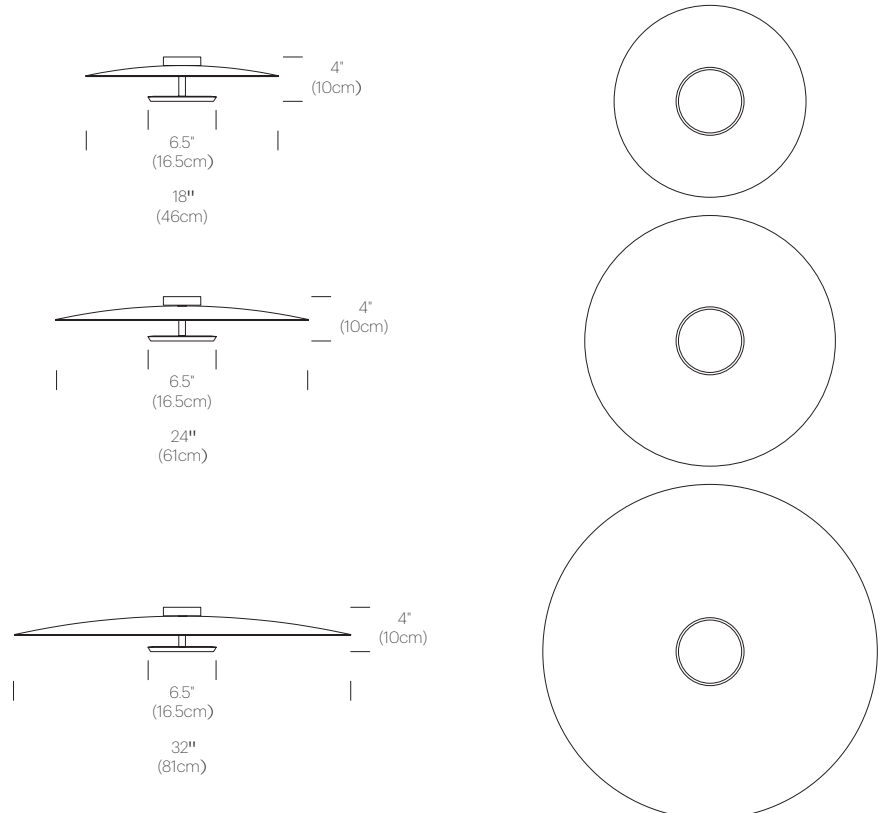

SKY DOME FLUSH METAL

DESCRIPTION

The Sky Collection is a modular pendant lighting system featuring multiple shade reflector solutions for various decorative and performance benefits. Sky Dome Flush is available in both spun aluminum and pressed wood shade reflectors that when combined with their powerful 2-sided LED light source gives the lamp a weightless appearance while providing unparalleled illumination in all directions. Sky Dome combined form and function with unsurpassed quality and is available in 2 sizes : 18" (45.8cm) and 24" (61cm).

PACKAGING WEIGHT AND DIMENSIONS

Sky Solo:	3.1LBS	10" X 19" X 2.4"
(Lamp)	1.4KGS	26cm X 48cm X 6cm
Sky Dome Metal 18:	3.1LBS	21.3" X 20.4" X 2.9"
(Shade)	1.4KGS	54cm X 52cm X 7.3cm
Sky Dome Metal 24:	5.1LBS	27.1" X 26.4" X 3.25"
(Shade)	2.3KGS	69cm X 67cm X 8.2cm
Sky Dome Metal 32:	9.5LBS	35" X 34.8" X 3.9"
(Shade)	4.3KGS	89cm X 88cm X 10cm

BLACK

WHITE

SATIN BRASS

DIMENSIONS

SKY DOME FLUSH METAL 18, 24, 32

SKY DOME FLUSH WOOD

DESCRIPTION

The Sky Collection is a modular pendant lighting system featuring multiple shade reflector solutions for various decorative and performance benefits. Sky Dome Flush is available in both spun aluminum and pressed wood shade reflectors that when combined with their powerful 2-sided LED light source gives the lamp a weightless appearance while providing unparalleled illumination in all directions. Sky Dome combined form and function with unsurpassed quality and is available in 2 sizes : 18" (45.8cm) and 24" (61cm).