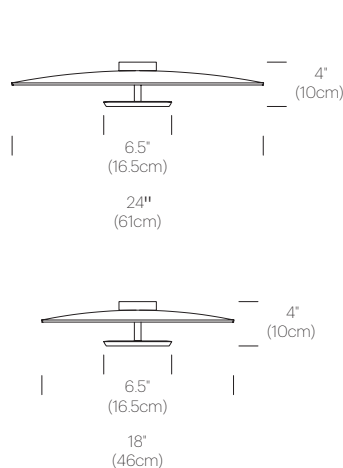

PACKAGING WEIGHT AND DIMENSIONS

Sky Solo:	3.1LBS	10" X 19" X 2.4"
(Lamp)	1.4KGS	26cm X 48cm X 6cm
Sky Dome Metal 18:	3.1LBS	21.3" X 20.4" X 2.9"
(Shade)	1.4KGS	54cm X 52cm X 7.3cm
Sky Dome Metal 24:	5.1LBS	27.1" X 26.4" X 3.25"
(Shade)	2.3KGS	69cm X 67cm X 8.2cm
Sky Dome Metal 32:	9.5LBS	35" X 34.8" X 3.9"
(Shade)	4.3KGS	89cm X 88cm X 10cm

DIMENSIONS

SKY DOME WOOD 18, 24

PRODUCT CODES

Sky Flush Dome 18 Wood (Black/Oak):	SKY FSH 18 DOM BLK BLK EU
Sky Flush Dome 18 Wood (Black/Walnut):	SKY FSH 18 DOM BLK BRA EU
Sky Flush Dome 18 Wood (Polished/Oak):	SKY FSH 18 DOM BLK EU
Sky Flush Dome 18 Wood (Polished/Walnut):	SKY FSH 18 DOM BRA EU
Sky Flush Dome 24 Wood (Black/Oak):	SKY FSH 24 DOM BLK BLK EU
Sky Flush Dome 24 Wood (Black/Walnut):	SKY FSH 24 DOM BLK BRA EU
Sky Flush Dome 24 Wood (Polished/Oak):	SKY FSH 24 DOM BLK EU
Sky Flush Dome 24 Wood (Polished/Walnut):	SKY FSH 24 DOM BRA EU

PACKAGING WEIGHT AND DIMENSIONS

Sky Solo:	3.1LBS	10" X 19" X 2.4"
(Lamp)	1.4KGS	26cm X 48cm X 6cm
Sky Dome Wood 18:	3.3LBS	21.3" X 20.4" X 2.9"
(Shade)	1.4KGS	54cm X 52cm X 7.3cm
Sky Dome Wood 24:	5.5LBS	27.1" X 26.4" X 3.25"
(Shade)	2.5KGS	69cm X 67cm X 8.2cm