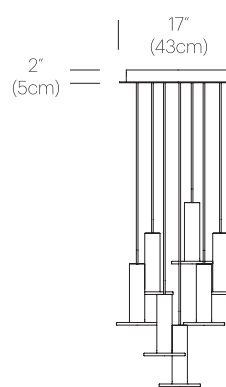

PACKAGING WEIGHT AND DIMENSIONS

Cielo:	3.65LBS 11" X 7.5" X 7.5"
	1.7KGS 28cm X 19cm X 19cm
Chandelier canopy 17":	15LBS 22" X 22" X 6"
	6.8KGS 56cm X 56cm X 15cm
Chandelier canopy 26":	30LBS 32" X 32" X 6"
	13.6KGS 81cm X 81cm X 15cm

DIMENSIONS

CIELO PLUS CHANDELIER

CIELO CHANDELIER 3

CIELO CHANDELIER 5

CIELO CHANDELIER CANOPY 3,5,7

CIELO CHANDELIER CANOPY 13

CIELO CHANDELIER 7

CIELO CHANDELIER 13