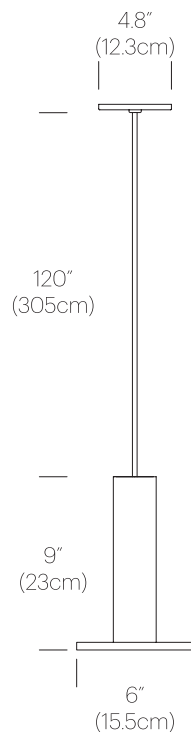

DIMENSIONS

CIELO PLUS