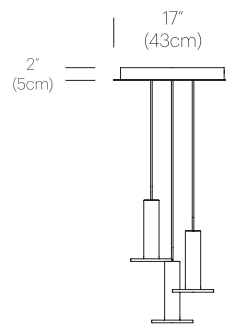

PACKAGING WEIGHT AND DIMENSIONS

Cielo:	3.65LBS 11" X 7.5" X 7.5"
	1.7KGS 28cm X 19cm X 19cm
Chandelier canopy 17":	15LBS 22" X 22" X 6"
	6.8KGS 56cm X 56cm X 15cm
Chandelier canopy 26":	30LBS 32" X 32" X 6"
	13.6KGS 81cm X 81cm X 15cm

DIMENSIONS

CIELO PLUS CHANDELIER

CIELO CHANDELIER 3

CIELO CHANDELIER 5

CIELO CHANDELIER CANOPY 3,5,7

CIELO CHANDELIER CANOPY 13

CIELO CHANDELIER 7

CIELO CHANDELIER 13