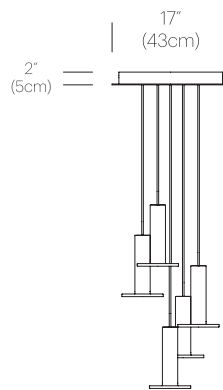

PACKAGING WEIGHT AND DIMENSIONS

Cielo:	3.65LBS 11" X 7.5" X 7.5"
	1.7KGS 28cm X 19cm X 19cm
Chandelier canopy 17":	15LBS 22" X 22" X 6"
	6.8KGS 56cm X 56cm X 15cm
Chandelier canopy 26":	30LBS 32" X 32" X 6"
	13.6KGS 81cm X 81cm X 15cm

DIMENSIONS

CIELO PLUS CHANDELIER

CIELO CHANDELIER 3

CIELO CHANDELIER 5

CIELO CHANDELIER CANOPY 3,5,7

CIELO CHANDELIER CANOPY 13

CIELO CHANDELIER 7

CIELO CHANDELIER 13