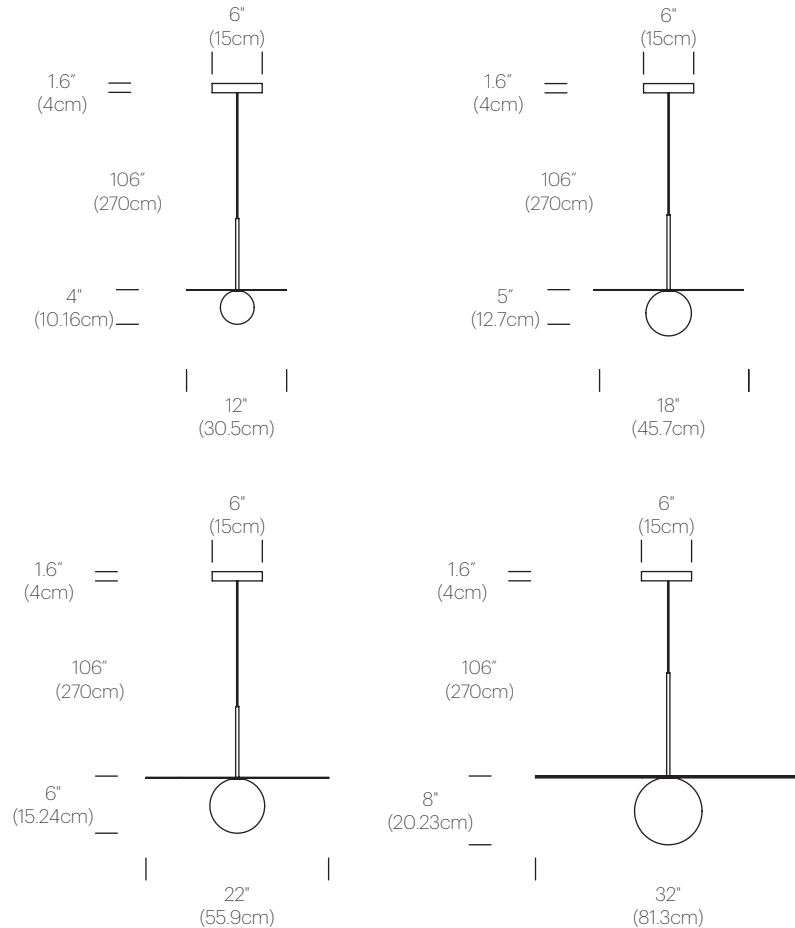

ROSE GOLD

GUNMETAL

MATTE BLACK

GLOSS WHITE/
CHROME

DIMENSIONS

BOLA DISC 12, 18, 22, 32

FEATURES

Fully Dimmable

Shade Options: 12"(30cm), 18"(46cm), 22"(56cm), 32"(81cm) Discs

SPECIFICATIONS

Voltage: 120-277V 50/60Hz

Power Consumption: 6W (12", 18"), 12W (22"), 20W (32")

Color Temperature: 2700K - 1800K (Warm Dim)

Note: 3000K CCT models and 2700 CCT models

Available Upon Request

Luminosity: 290Lm (12"), 290Lm (18"), 800Lm (22"), 1625Lm (32")

Luminaire Efficacy: 65 Lumens/Watt (average)

Color Rendition Index: 95 CRI

50K hour lifespan

Cord Length: 8.9' (2.7m) (Field cuttable)