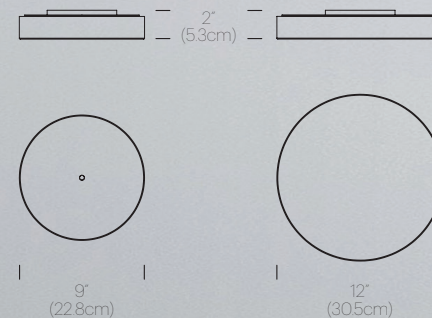

Available Upon Request

Luminosity: 290Lm (12"), 290Lm (18"), 800Lm (22"), 1625Lm (32")

Luminaire Efficacy: 65 Lumens/Watt (average)

Color Rendition Index: 95 CRI

50K hour lifespan

Cord Length: 8.9' (2.7m) (Field cuttable)

CERTIFICATIONS

PACKAGING WEIGHTS AND DIMENSIONS

Multi-Light Canopy 9"	4.3LBS	12" X 12" X 6"
	2KG	30.5cm X 30.5cm X 15cm
Multi-Light Canopy 12"	6.6LBS	12" X 12" X 6"
	3KG	30.5cm X 30.5cm X 15cm

NOTES

Custom requests can be considered on volume orders

BOLA Multi-Light Canopy
Small (Ø9" OD) Up to 5

or

BOLA Multi-Light Canopy
Large (Ø12" OD) 6 to 11

2, 3, 4, 5, 6... 11

FINISHES

BOLA DISC

CANOPY

ROUND

MULTI-LIGHT CANOPY DIMENSIONS

LINEAR

BOLA DISC FLUSH

DESCRIPTION

A study in refined simplicity, Bola Flush offers a magical combination of mirror and globe refined down to its bare essentials. The objective with the Bola Flush is to provide both direct and reflected light from either ceiling or wall mounted vantage points. Bola Flush brings elegance and refinement with four sizes and six finishes in chrome, brass, rose gold, gunmetal, and lacquered white or matte black. An ideal fixture for adding diffused and reflected light in hallway corridors, nooks, dining settings, bedrooms, or living areas. Stunning groupings can also be created by mixing different sizes together to form unique custom light displays.