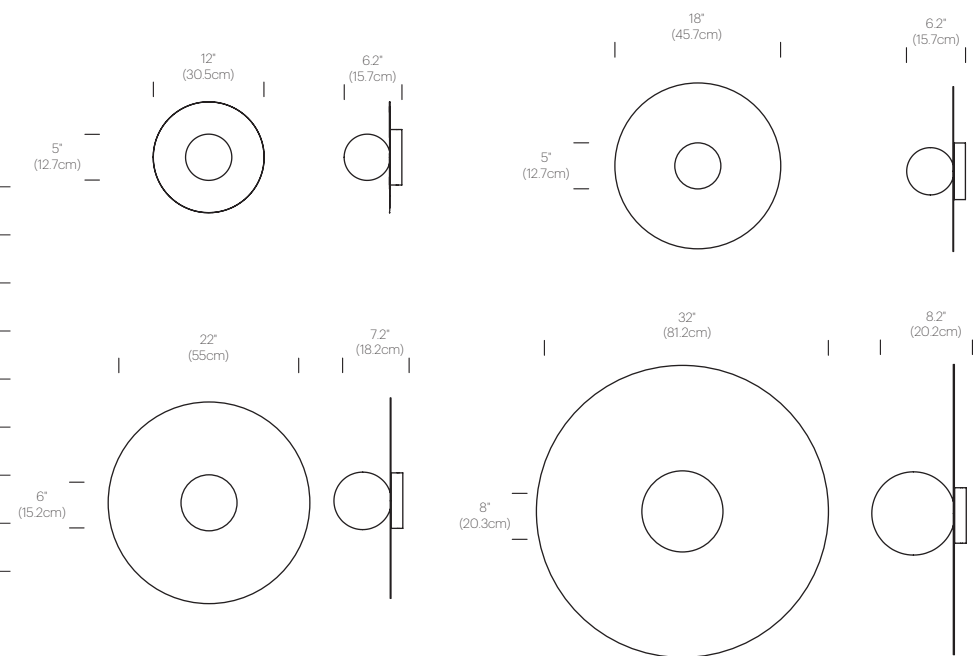

BOLA DISC FLUSH

DESCRIPTION

A study in refined simplicity, Bola Flush offers a magical combination of mirror and globe refined down to its bare essentials. The objective with the Bola Flush is to provide both direct and reflected light from either ceiling or wall mounted vantage points. Bola Flush brings elegance and refinement with four sizes and six finishes in chrome, brass, rose gold, gunmetal, and lacquered white or matte black. An ideal fixture for adding diffused and reflected light in hallway corridors, nooks, dining settings, bedrooms, or living areas. Stunning groupings can also be created by mixing different sizes together to form unique custom light displays.

FIXTURE TYPE

Wall/Ceiling

LIGHT SOURCE

Custom integrated LED, high-output chip on board

PRODUCT CODES

Bola Flush 12 (Chrome):	BOLA FSH 12 CRM EU
Bola Flush 12 (Brass):	BOLA FSH 12 BRA EU
Bola Flush 12 (Rose Gold):	BOLA FSH 12 RGD EU
Bola Flush 12 (Gunmetal):	BOLA FSH 12 GUN EU
Bola Flush 12 (Gloss White/Chrome):	BOLA FSH 12 WHT EU
Bola Flush 12 (Matte Black):	BOLA FSH 12 BLK EU
Bola Flush 18 (Chrome):	BOLA FSH 18 CRM EU
Bola Flush 18 (Brass):	BOLA FSH 18 BRA EU
Bola Flush 18 (Rose Gold):	BOLA FSH 18 RGD EU
Bola Flush 18 (Gunmetal):	BOLA FSH 18 GUN EU
Bola Flush 18 (Gloss White/Chrome):	BOLA FSH 18 WHT EU
Bola Flush 18 (Matte Black):	BOLA FSH 18 BLK EU
Bola Flush 22 (Chrome):	BOLA FSH 22 CRM EU
Bola Flush 22 (Brass):	BOLA FSH 22 BRA EU
Bola Flush 22 (Rose Gold):	BOLA FSH 22 RGD EU
Bola Flush 22 (Gunmetal):	BOLA FSH 22 GUN EU
Bola Flush 22 (Gloss White/Chrome):	BOLA FSH 22 WHT EU
Bola Flush 22 (Matte Black):	BOLA FSH 22 BLK EU
Bola Flush 32 (Chrome):	BOLA FSH 32 CRM EU
Bola Flush 32 (Brass):	BOLA FSH 32 BRA EU
Bola Flush 32 (Rose Gold):	BOLA FSH 32 RGD EU