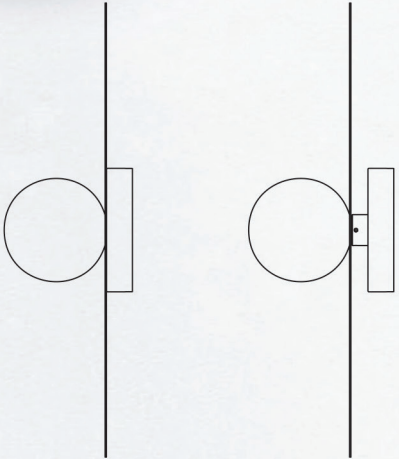

MULTI-LIGHT CANOPY DIMENSIONS

LINEAR

BOLA DISC FLUSH

DESCRIPTION

A study in refined simplicity, Bola Flush offers a magical combination of mirror and globe refined down to its bare essentials. The objective with the Bola Flush is to provide both direct and reflected light from either ceiling or wall mounted vantage points. Bola Flush brings elegance and refinement with four sizes and six finishes in chrome, brass, rose gold, gunmetal, and lacquered white or matte black. An ideal fixture for adding diffused and reflected light in hallway corridors, nooks, dining settings, bedrooms, or living areas. Stunning groupings can also be created by mixing different sizes together to form unique custom light displays.

CERTIFICATIONS

Intertek

PACKAGING WEIGHT AND DIMENSIONS

Bola Disc 12	4LBS	15" X 15" X 7"
(Steel Shade)	1.8KG	38cm X 38cm X 18cm
Bola Disc 12	2.4LBS	15" X 15" X 7"
(White Aluminum Shade)	1.1KG	38cm X 38cm X 18cm
Bola Disc 18	8.6LBS	20.75" X 20.75" X 8"
(Steel Shade)	3.9KG	53cm X 53cm X 20cm
Bola Disc 18	6.75LBS	20.75" X 20.75" X 8"
(White Aluminum Shade)	3KG	53cm X 53cm X 20cm
Bola Disc 22	12.25LBS	24" X 24" X 10"
(Steel Shade)	5.6KG	61cm X 61cm X 25cm
Bola Disc 22	9LBS	24" X 24" X 10"
(White Aluminum Shade)	4.1KG	61cm X 61cm X 25cm
Bola Disc 32	23.8LBS	34.5" X 34.5" X 10.5"
(Steel Shade)	10.8KG	87.6cm X 87.6cm X 27cm
Bola Disc 32	17.5LBS	34.5" X 34.5" X 10.5"
(White Aluminum Shade)	7.9KG	87.6cm X 87.6cm X 27cm

NOTES

Custom requests can be considered on volume orders

Pablo

Pablo

BOLA DISC FLUSH GROUPING

Stunning compositions can be created by mixing or matching different sizes and finishes together to form unique customized light clusters.