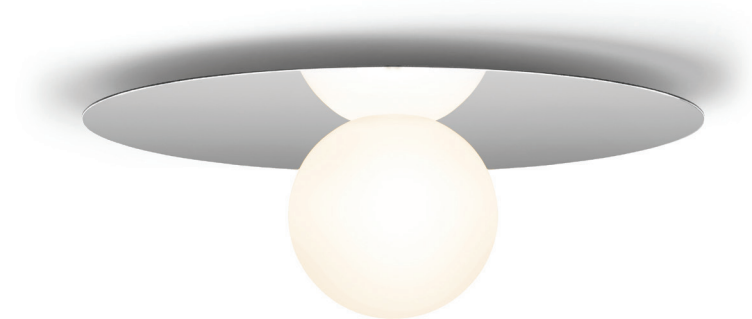

FINISHES

BOLA DISC

CHROME

BRASS

ROSE GOLD

GUNMETAL

MATTE BLACK

GLOSS WHITE

DIMENSIONS

BOLA DISC FLUSH 12, 18, 22, 32

LIGHT CONTROL

Hard-wired, 0-10V and ELV compatible

FEATURES

Shade Options: 12"(30cm), 18"(46cm), 22"(55cm), 32"(81.2cm)

SPECIFICATIONS

Voltage: 120-277V 50/60Hz
Power Consumption: 6W (12", 18"), 12W (22"), 20W (32")
Color Temperature: 2700K - 1800K (Warm Dim)
Note: 3000K CCT models and 2700 CCT models
Available Upon Request
Luminosity: 290Lm (12"), 290Lm (18"), 800Lm (22"), 1625Lm (32")
Luminaire Efficacy: 65 Lumens/Watt (average)
Color Rendition Index: 95 CRI
50K hour lifespan
2 year warranty

CERTIFICATIONS

Intertek

PACKAGING WEIGHT AND DIMENSIONS

Bola Disc 12	4LBS	15" X 15" X 7"
(Steel Shade)	1.8KG	38cm X 38cm X 18cm
Bola Disc 12	2.4LBS	15" X 15" X 7"
(White Aluminum Shade)	1.1KG	38cm X 38cm X 18cm
Bola Disc 18	8.6LBS	20.75" X 20.75" X 8"
(Steel Shade)	3.9KG	53cm X 53cm X 20cm
Bola Disc 18	6.75LBS	20.75" X 20.75" X 8"
(White Aluminum Shade)	3KG	53cm X 53cm X 20cm
Bola Disc 22	12.25LBS	24" X 24" X 10"
(Steel Shade)	5.6KG	61cm X 61cm X 25cm
Bola Disc 22	9LBS	24" X 24" X 10"
(White Aluminum Shade)	4.1KG	61cm X 61cm X 25cm
Bola Disc 32	23.8LBS	34.5" X 34.5" X 10.5"
(Steel Shade)	10.8KG	87.6cm X 87.6cm X 27cm
Bola Disc 32	17.5LBS	34.5" X 34.5" X 10.5"
(White Aluminum Shade)	7.9KG	87.6cm X 87.6cm X 27cm

NOTES

Custom requests can be considered on volume orders

Pablo

Pablo