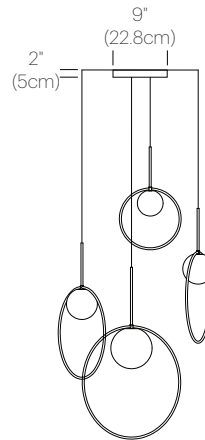

Bola's elegant reflective ring and globe design can be suspended in a variety of custom arrangements in round and liner configurations. With Bola Multi-Light, up to 11 lamps can be grouped together in a variety of mixed ring sizes to form stunning luminaire displays. Both size and shape of the grouping is controlled by lamp quantity and positioning relative to the Multi-Light canopy. Swag mounts are provided to extend the lights out into space along with an ample cord length of 8.9' (270cm) to offer a wide array of unique solution.

Note: 3000K/3500K models Available upon Request

Luminosity: 290Lm (12"), 800Lm (18"), 1625Lm (22")

Luminaire Efficacy: 65 Lumens/Watt (average)

Color Rendition Index: 95 CRI

50K hour lifespan

Cord Length: 8.9' (2.7m) (Field cuttable)

2 year warranty

CERTIFICATIONS

PACKAGING WEIGHT AND DIMENSIONS

BOLA 12 HALO	4LBS	13.25" X 13" X 7.25"
	1.8KG	34cm X 33cm X 18cm
BOLA 18 HALO	5.7LBS	18" X 18" X 8.5"
	2.6KG	46cm X 46cm X 22cm
BOLA 22 HALO	8.2LBS	22" X 22" X 10.5"
	3.7KG	56cm X 56cm X 27cm
BOLA CAN 9	3.5LBS	9.25" X 9.25" X 2.25"
	1.6KG	24cm X 24cm X 5.7cm
BOLA CAN 12	6LBS	22" X 22" X 10.5"
	2.7KG	31cm X 31cm X 5.7cm

DIMENSIONS

BOLA HALO MULTI-LIGHT
12, 18, 22

BOLA HALO MULTI-LIGHT
12, 18, 18, 22

BOLA HALO MULTI-LIGHT
12, 18, 18, 22, 22

BOLA HALO MULTI-LIGHT
12 (X4), 18 (X4), 22 (X3)

BOLA HALO MULTI-LIGHT
CANOPY

BOLA HALO MULTI-LIGHT
CANOPY