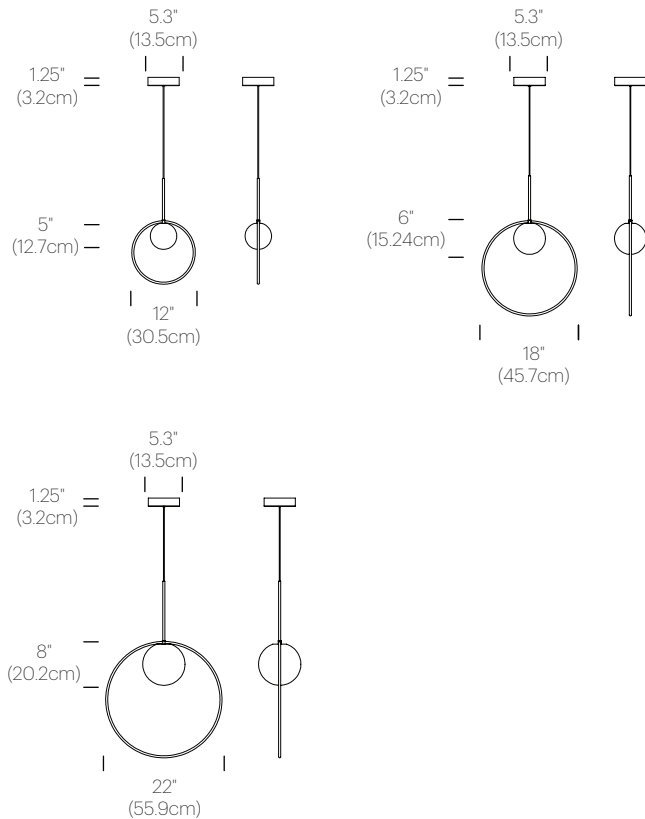

LIGHT CONTROL

Hard-wired, dimmable
ELV or 0-10v Recommended

FEATURES

Fully Dimmable
Ring Options: 12"(30cm), 18"(46cm), 22"(56cm)

SPECIFICATIONS

Voltage: 120-277V 50/60Hz
Power Consumption: 6W (12", 18"), 12W (22"), 20W (32")
Color Temperature: 2700K - 1800K (Dim-to-Warm)
Note: 3000K-3500K models Available upon Request
Luminosity: 290Lm (12"), 800Lm (18"), 1625Lm (22")
Luminaire Efficacy: 65 Lumens/Watt (average)
Color Rendition Index: 95 CRI
50K hour lifespan
Cord Length: 8.9' (2.7m) (Field cuttable)
2 year warranty

FINISHES

BOLA HALO

CHROME

BRASS

ROSE GOLD

DIMENSIONS

BOLA HALO MULTI-LIGHT

DESCRIPTION

Bola's elegant reflective ring and globe design can be suspended in a variety of custom arrangements in round and liner configurations. With Bola Multi-Light, up to 11 lamps can be grouped together in a variety of mixed ring sizes to form stunning luminaire displays. Both size and shape of the grouping is controlled by lamp quantity and positioning relative to the Multi-Light canopy. Swag mounts are provided to extend the lights out into space along with an ample cord length of 8.9' (270cm) to offer a wide array of unique solution.

Note: 3000K/3500K models Available upon Request

Luminosity: 290Lm (12"), 800Lm (18"), 1625Lm (22")

Luminaire Efficacy: 65 Lumens/Watt (average)

Color Rendition Index: 95 CRI

50K hour lifespan

Cord Length: 8.9' (2.7m) (Field cuttable)