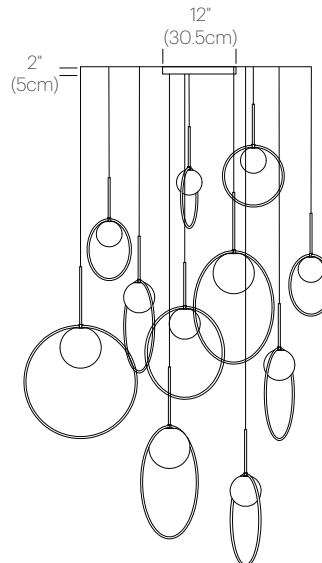

Bola's elegant reflective ring and globe design can be suspended in a variety of custom arrangements in round and liner configurations. With Bola Multi-Light, up to 11 lamps can be grouped together in a variety of mixed ring sizes to form stunning luminaire displays. Both size and shape of the grouping is controlled by lamp quantity and positioning relative to the Multi-Light canopy. Swag mounts are provided to extend the lights out into space along with an ample cord length of 8.9' (270cm) to offer a wide array of unique solution.

ELV or 0-10v Recommended

FEATURES

Fully Dimmable

Ring Options: 12"(30cm), 18"(46cm), 22"(56cm)

SPECIFICATIONS

Voltage: 120-277V 50/60Hz

Power Consumption: 6W (12", 18"), 12W (22"), 20W (32")

Color Temperature: 2700K - 1800K (Dim-to-Warm)

Note: 3000K/3500K models Available upon Request

Luminosity: 290Lm (12"), 800Lm (18"), 1625Lm (22")

Luminaire Efficacy: 65 Lumens/Watt (average)

Color Rendition Index: 95 CRI

50K hour lifespan

Cord Length: 8.9' (2.7m) (Field cuttable)

DIMENSIONS

BOLA HALO MULTI-LIGHT
12, 18, 22

BOLA HALO MULTI-LIGHT
12, 18, 18, 22

BOLA HALO MULTI-LIGHT
12, 18, 18, 22, 22

BOLA HALO MULTI-LIGHT
12 (X4), 18 (X4), 22 (X3)

BOLA HALO MULTI-LIGHT
CANOPY

BOLA HALO MULTI-LIGHT
CANOPY