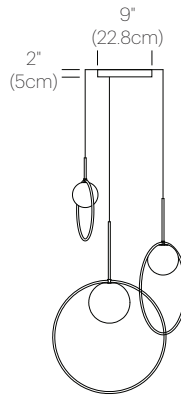

Bola's elegant reflective ring and globe design can be suspended in a variety of custom arrangements in round and liner configurations. With Bola Multi-Light, up to 11 lamps can be grouped together in a variety of mixed ring sizes to form stunning luminaire displays. Both size and shape of the grouping is controlled by lamp quantity and positioning relative to the Multi-Light canopy. Swag mounts are provided to extend the lights out into space along with an ample cord length of 8.9' (270cm) to offer a wide array of unique solution.

Note: 3000K/3500K models Available upon Request

Luminosity: 290Lm (12"), 800Lm (18"), 1625Lm (22")

Luminaire Efficacy: 65 Lumens/Watt (average)

Color Rendition Index: 95 CRI

50K hour lifespan

Cord Length: 8.9' (2.7m) (Field cuttable)

2 year warranty

CERTIFICATIONS

PACKAGING WEIGHT AND DIMENSIONS

BOLA 12 HALO	4LBS	13.25" X 13" X 7.25"
	1.8KG	34cm X 33cm X 18cm
BOLA 18 HALO	5.7LBS	18" X 18" X 8.5"
	2.6KG	46cm X 46cm X 22cm
BOLA 22 HALO	8.2LBS	22" X 22" X 10.5"
	3.7KG	56cm X 56cm X 27cm
BOLA CAN 9	3.5LBS	9.25" X 9.25" X 2.25"
	1.6KG	24cm X 24cm X 5.7cm
BOLA CAN 12	6LBS	22" X 22" X 10.5"
	2.7KG	31cm X 31cm X 5.7cm

DIMENSIONS

BOLA HALO MULTI-LIGHT
12, 18, 22

BOLA HALO MULTI-LIGHT
12, 18, 18, 22

BOLA HALO MULTI-LIGHT
12, 18, 18, 22, 22

BOLA HALO MULTI-LIGHT
12 (X4), 18 (X4), 22 (X3)

BOLA HALO MULTI-LIGHT
CANOPY

BOLA HALO MULTI-LIGHT
CANOPY