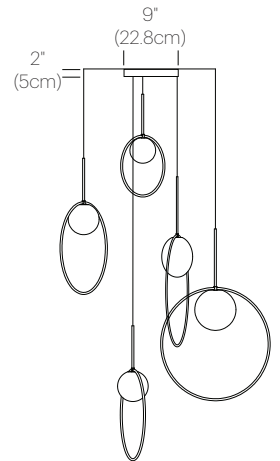

BOLA HALO

DESCRIPTION

Bola Halo is a uniquely expressive LED Pendant system featuring a distinctive range of chromated ring reflectors that give the illusion of weightlessness by mirroring its surroundings. Available in 3 distinct sizes, Bola Halo pairs an elegant globe diffuser made of opaline glass with exquisitely polished stainless steel rings in chrome, brass, rose gold and gunmetal to appease the most discerning tastes. Dependent on size, Bola provides up to 1625 lumens of warm ambient light and is fully dimmable, providing unparalleled illumination. Bola can be suspended individually, in series, or as striking chandelier groupings for residential, contract, and hospitality settings alike.

Bola's elegant reflective ring and globe design can be suspended in a variety of custom arrangements in round and liner configurations. With Bola Multi-Light, up to 11 lamps can be grouped together in a variety of mixed ring sizes to form stunning luminaire displays. Both size and shape of the grouping is controlled by lamp quantity and positioning relative to the Multi-Light canopy. Swag mounts are provided to extend the lights out into space along with an ample cord length of 8.9' (270cm) to offer a wide array of unique solution.

2 year warranty

CERTIFICATIONS

PACKAGING WEIGHT AND DIMENSIONS

BOLA 12 HALO	4LBS	13.25" X 13" X 7.25"
	1.8KG	34cm X 33cm X 18cm
BOLA 18 HALO	5.7LBS	18" X 18" X 8.5"
	2.6KG	46cm X 46cm X 22cm
BOLA 22 HALO	8.2LBS	22" X 22" X 10.5"
	3.7KG	56cm X 56cm X 27cm
BOLA CAN 9	3.5LBS	9.25" X 9.25" X 2.25"
	1.6KG	24cm X 24cm X 5.7cm
BOLA CAN 12	6LBS	22" X 22" X 10.5"
	2.7KG	31cm X 31cm X 5.7cm

DIMENSIONS

BOLA HALO MULTI-LIGHT
12, 18, 22

BOLA HALO MULTI-LIGHT
12, 18, 18, 22

BOLA HALO MULTI-LIGHT
12, 18, 18, 22, 22

BOLA HALO MULTI-LIGHT
12 (X4), 18 (X4), 22 (X3)

BOLA HALO MULTI-LIGHT
CANOPY

BOLA HALO MULTI-LIGHT
CANOPY