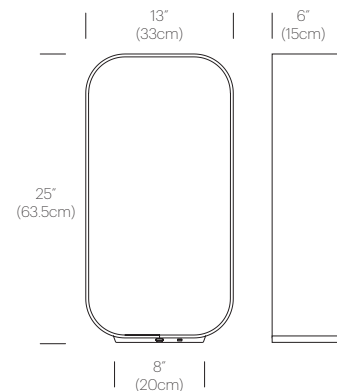

CERTIFICATIONS

PACKAGING WEIGHT AND DIMENSIONS

CONTOUR TABLE SM:	11LBS 17.5" X 12" X 6"
	5KGS 44.5cm X 30cm X 15cm
CONTOUR TABLE LG:	13LBS 25" X 13" X 6"
	6KGS 63.5cm X 33cm X 15cm

NOTES

Custom requests can be considered on volume orders

FINISHES

DIMENSIONS

TABLE SM

TABLE LG

CONTOUR FLOOR

DESCRIPTION

Contour's revealing and elegant open framed architecture captures warm LED illumination within a remarkably slender extruded aluminum structure. Intelligent and highly efficient, Contour's minimalist design has been refined to the bare essentials, creating a rich interior space for your personal belongings while providing an unobstructed view of its surroundings. Contour's premium wood interiors provide an inviting resting place for your books, precious objects.

CERTIFICATIONS

Intertek

PACKAGING WEIGHT AND DIMENSIONS

CONTOUR FLOOR:	30LBS	60" X 13" X 6"
	14KGS	152.5cm X 13cm X 15cm

NOTES

Custom requests can be considered on volume orders

FINISHES

WHITE/
WHITE OAK

WHITE/
WALNUT

WHITE/
PEARL

GRAPHITE/
WHITE OAK

GRAPHITE/
WALNUT

GRAPHITE/
COAL

DIMENSIONS

FLOOR