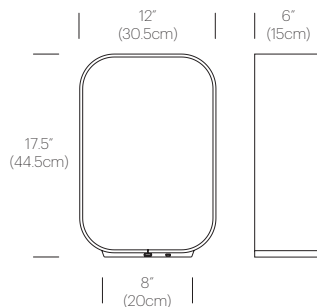

CERTIFICATIONS

PACKAGING WEIGHT AND DIMENSIONS

CONTOUR TABLE SM:	11LBS 17.5" X 12" X 6"
	5KGS 44.5cm X 30cm X 15cm
CONTOUR TABLE LG:	13LBS 25" X 13" X 6"
	6KGS 63.5cm X 33cm X 15cm

NOTES

Custom requests can be considered on volume orders

FINISHES

DIMENSIONS

TABLE SM

TABLE LG

CONTOUR FLOOR

DESCRIPTION

Contour's revealing and elegant open framed architecture captures warm LED illumination within a remarkably slender extruded aluminum structure. Intelligent and highly efficient, Contour's minimalist design has been refined to the bare essentials, creating a rich interior space for your personal belongings while providing an unobstructed view of its surroundings. Contour's premium wood interiors provide an inviting resting place for your books, precious objects.

CERTIFICATIONS

Intertek

PACKAGING WEIGHT AND DIMENSIONS

CONTOUR FLOOR:	30LBS	60" X 13" X 6"
	14KGS	152.5cm X 13cm X 15cm

NOTES

Custom requests can be considered on volume orders

FINISHES

WHITE/
WHITE OAK

WHITE/
WALNUT

WHITE/
PEARL

GRAPHITE/
WHITE OAK

GRAPHITE/
WALNUT

GRAPHITE/
COAL

DIMENSIONS

FLOOR