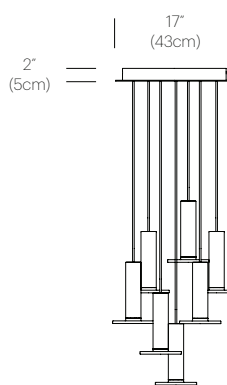

CERTIFICATIONS

PACKAGING WEIGHT AND DIMENSIONS

Cielo:	3.65LBS	11" X 7.5" X 7.5"
	1.7KGS	28cm X 19cm X 19cm

NOTES

Custom requests can be considered on volume order

FINISHES

WHITE/
WHITE/
WHITE CABLE

BLACK/
BLACK/
BLACK CABLE

Color Rendition Index: 91 CRI

Title 20 compliant

50K hour lifespan

Cable length: 10' (305cm) (Field Cuttable)

2 year warranty

CERTIFICATIONS

PACKAGING WEIGHT AND DIMENSIONS

Cielo:	3.65LBS	11" X 7.5" X 7.5"
	1.7KGS	28cm X 19cm X 19cm
Chandelier canopy 17":	15LBS	22" X 22" X 6"
	6.8KGS	56cm X 56cm X 15cm
Chandelier canopy 26":	30LBS	32" X 32" X 6"
	13.6KGS	81cm X 81cm X 15cm

WHITE

DIMENSIONS

CIELO CHANDELIER 3

CIELO CHANDELIER 5

CIELO CHANDELIER CANOPY 3, 5, 7

CIELO CHANDELIER CANOPY 13

CIELO CHANDELIER 7

CIELO CHANDELIER 13