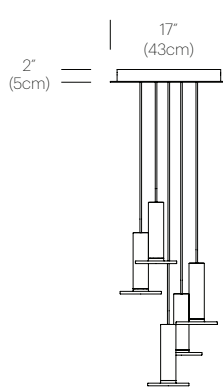

CERTIFICATIONS

PACKAGING WEIGHT AND DIMENSIONS

Cielo:	3.65LBS	11" X 7.5" X 7.5"
	1.7KGS	28cm X 19cm X 19cm

NOTES

Custom requests can be considered on volume order

FINISHES

WHITE/
WHITE/
WHITE CABLE

BLACK/
BLACK/
BLACK CABLE

Color Rendition Index: 91 CRI

Title 20 compliant

50K hour lifespan

Cable length: 10' (305cm) (Field Cuttable)

2 year warranty

CERTIFICATIONS

PACKAGING WEIGHT AND DIMENSIONS

Cielo:	3.65LBS	11" X 7.5" X 7.5"
	1.7KGS	28cm X 19cm X 19cm
Chandelier canopy 17":	15LBS	22" X 22" X 6"
	6.8KGS	56cm X 56cm X 15cm
Chandelier canopy 26":	30LBS	32" X 32" X 6"
	13.6KGS	81cm X 81cm X 15cm

NOTES

Custom requests can be considered on volume orders

FINISHES

CIELO LAMP

WHITE/
WHITE/
WHITE CABLE

BLACK/
BLACK/
BLACK CABLE

SATIN ALUMINUM/
GRAY CABLE

CIELO CANOPY

WHITE

DIMENSIONS

CIELO CHANDELIER 3

CIELO CHANDELIER 5

CIELO CHANDELIER CANOPY 3, 5, 7

CIELO CHANDELIER CANOPY 13

CIELO CHANDELIER 7

CIELO CHANDELIER 13