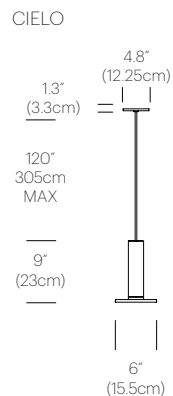

DIMENSIONS