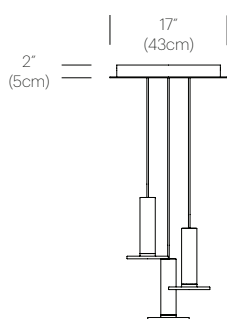

CERTIFICATIONS

PACKAGING WEIGHT AND DIMENSIONS

Cielo:	3.65LBS	11" X 7.5" X 7.5"
	1.7KGS	28cm X 19cm X 19cm

NOTES

Custom requests can be considered on volume order

FINISHES

WHITE/
WHITE/
WHITE CABLE

BLACK/
BLACK/
BLACK CABLE

Color Rendition Index: 91 CRI

Title 20 compliant

50K hour lifespan

Cable length: 10' (305cm) (Field Cuttable)

2 year warranty

CERTIFICATIONS

PACKAGING WEIGHT AND DIMENSIONS

Cielo:	3.65LBS	11" X 7.5" X 7.5"
	1.7KGS	28cm X 19cm X 19cm
Chandelier canopy 17":	15LBS	22" X 22" X 6"
	6.8KGS	56cm X 56cm X 15cm
Chandelier canopy 26":	30LBS	32" X 32" X 6"
	13.6KGS	81cm X 81cm X 15cm

WHITE

DIMENSIONS

CIELO CHANDELIER 3

CIELO CHANDELIER 5

CIELO CHANDELIER CANOPY 3, 5, 7

CIELO CHANDELIER CANOPY 13

CIELO CHANDELIER 7

CIELO CHANDELIER 13