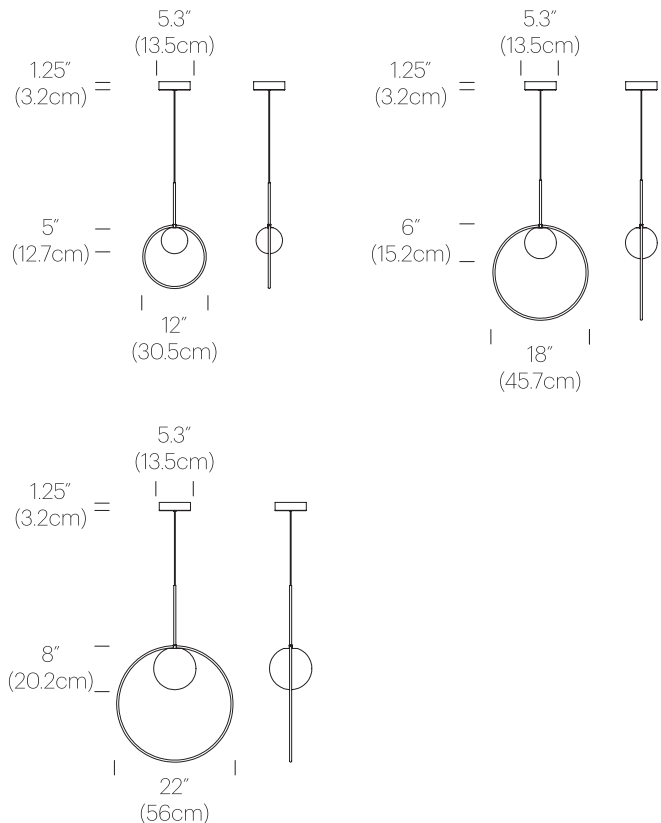

Bola Halo (Chrome):	BOLA HALO CRM
Bola Halo (Brass):	BOLA HALO BRA
Bola Halo (Rosegold):	BOLA HALO RGD

PACKAGING WEIGHT AND DIMENSIONS

Bola Halo 12 (Lamp only)	3LBS 1.4KG	10" X 9" X 8.5" 25cm X 23cm X 22cm
Bola Halo 12 (Ring only)	3LBS 1.4KG	12" X 12" X 1.5" 31cm X 31cm X 4cm
Bola Halo 18 (Lamp only)	3.5LBS 1.6KG	11.5" X 9" X 10.5" 29cm X 23cm X 27cm
Bola Halo 18 (Ring only)	3.5LBS 1.6KG	11.5" X 9" X 1.5" 47cm X 47cm X 4cm
Bola Halo 22 (Lamp only)	5LBS 2.28KG	12" X 12" X 12.25" 30cm X 30cm X 31cm
Bola Halo 22 (Ring only)	5LBS 2.28KG	22" X 22" X 1.5" 56cm X 56cm X 4cm

BOLA HALO 12, 18, 22

BOLA HALO MULTI-LIGHT

DESCRIPTION

Bola Halo's elegant ring and globe design can be suspended in a variety of custom arrangements in both round and linear configurations. With Bola Disc Multi-Light, up to 11 lamps can be grouped together in a variety of mixed disc sizes to form stunning luminaire displays. Both size and shape of the grouping is controlled by lamp quantity and positioning relative to the Multi-Light canopy. Swag mounts are provided to extend the lights out into space along with an ample cord length of 8.9' (2.7m) to offer a wide array of unique solutions.

PACKAGING WEIGHT AND DIMENSIONS

Multi-Light	2.6LBS	9.25" X 9.25" X 2.25"
Canopy Small	1.2KG	23.5cm X 23.5cm X 5.7cm
Multi-Light	5.7LBS	12.25" X 12.25" X 2.25"
Canopy Large	2.6KG	31cm X 31cm X 5.7cm

NOTES

BLACK

MULTI-LIGHT CANOPY DIMENSIONS

MULTI-LIGHT CANOPY SMALL, LARGE

9"
(22.8cm)

12"
(30.5cm)