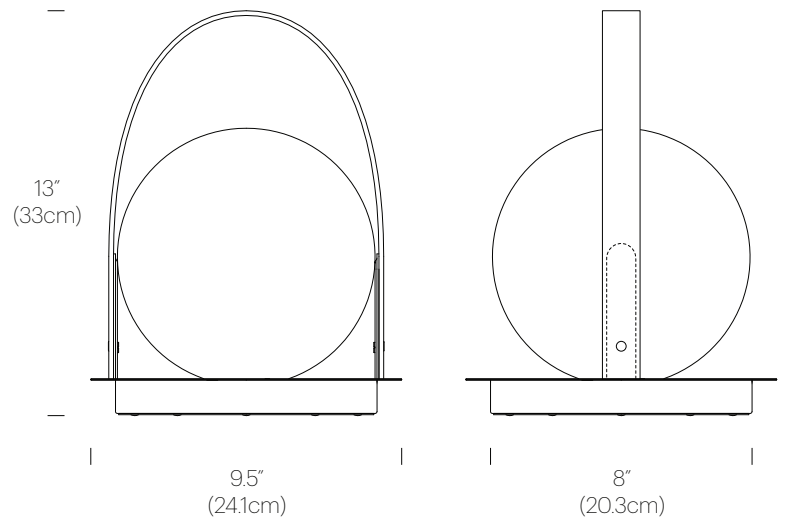

Color Temperature: 2700-1800K (warm dim)

Luminosity: 280 Lumens

Luminaire Efficacy: 87.5 Lumens/Watt

Cord Length: 6' (1.8m)

IP Rating: IP20

2 year warranty

CERTIFICATIONS

FINISHES

DIMENSIONS

BOLA LANTERN

PACKAGING WEIGHTS AND DIMENSIONS

Bola Lantern:	4LBS	10" X 10" X 14.5"
	1.8KGS	25cm X 25cm X 37cm

NOTES

Custom requests can be considered on volume orders